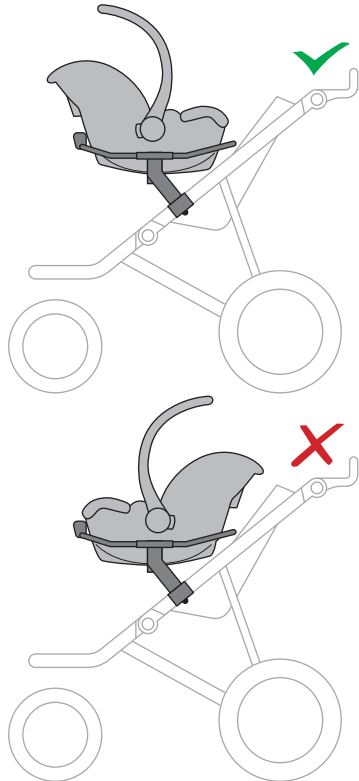

Only use adapter with approved car seat models.
Please check www.thule.com for compatible car seat models

Verwenden Sie nur Adapter mit den zugelassenen Autositzmodellen.
Auf www.thule.com finden Sie eine Liste der passenden Autokindersitzmodelle

N'utilisez l'adaptateur qu'avec les modèles de sièges auto testés et approuvés.
Veuillez vérifier la compatibilité des modèles de siège auto sur www.thule.com