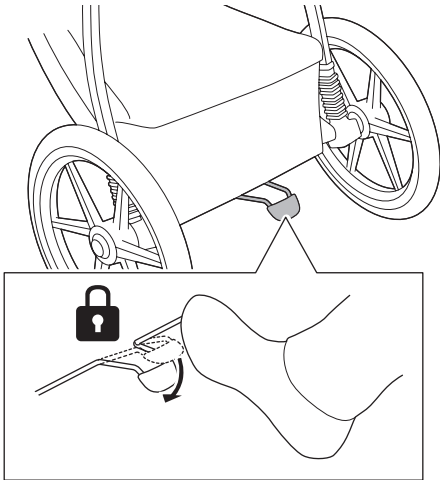

Only use adapter with approved car seat models.
Please check www.thule.com for compatible car seat models

Verwenden Sie nur Adapter mit den zugelassenen Autositzmodellen.
Auf www.thule.com finden Sie eine Liste der passenden Autokindersitzmodelle

N'utilisez l'adaptateur qu'avec les modèles de sièges auto testés et approuvés.
Veuillez vérifier la compatibilité des modèles de siège auto sur www.thule.com