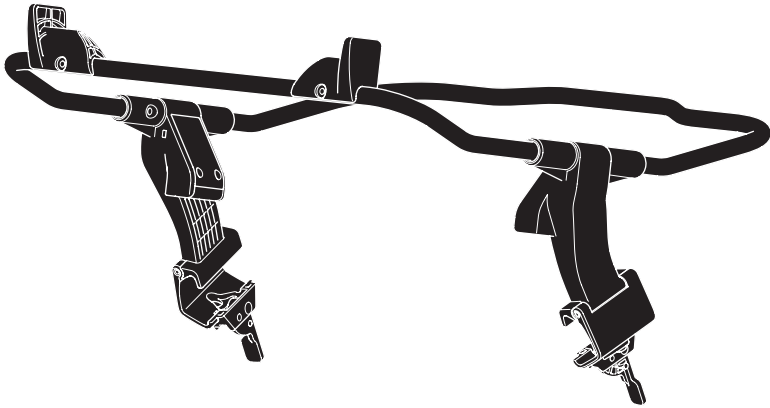

# ➤ Instructions

Thule Urban Glide  
Car Seat Adapter for Chicco<sup>®</sup>  
20110741

Max 10 kg  
22 lbs

Only use adapter with approved car seat models.  
Please check [www.thule.com](http://www.thule.com) for compatible car seat models