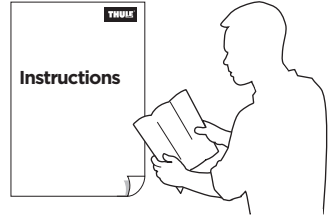

# ➤ Instructions

Thule Urban Glide  
Car Seat Adapter for Chicco<sup>®</sup>  
20110741

Max 10 kg  
22 lbs

Only use adapter with approved car seat models.  
Please check [www.thule.com](http://www.thule.com) for compatible car seat models