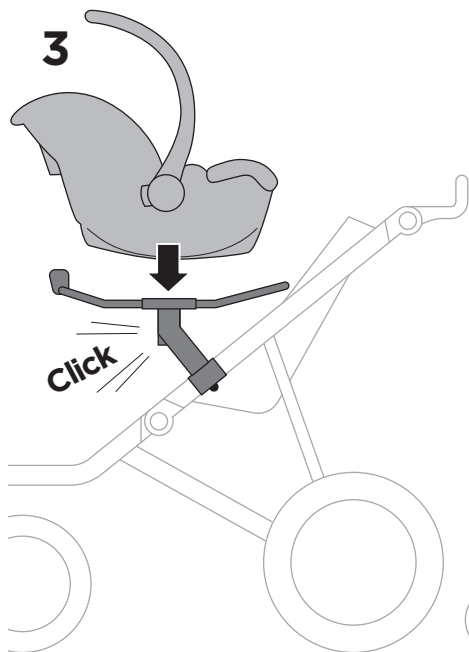

i Ensure infant carrier is properly inserted in frame

Stellen Sie sicher, dass die Babyschale korrekt im Rahmen sitzt

S'assurer que le porte bébé soit bien insérer dans le cadre