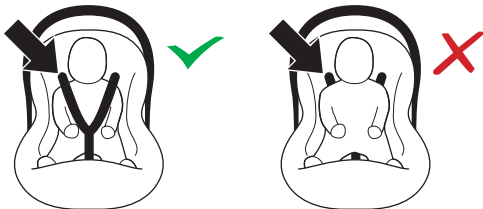

Only use adapter with approved car seat models.
Please check www.thule.com for compatible car seat models

Verwenden Sie nur Adapter mit den zugelassenen Autositzmodellen.
Auf www.thule.com finden Sie eine Liste der passenden Autokindersitzmodelle

N'utilisez l'adaptateur qu'avec les modèles de sièges auto testés et approuvés.
Veuillez vérifier la compatibilité des modèles de siège auto sur www.thule.com