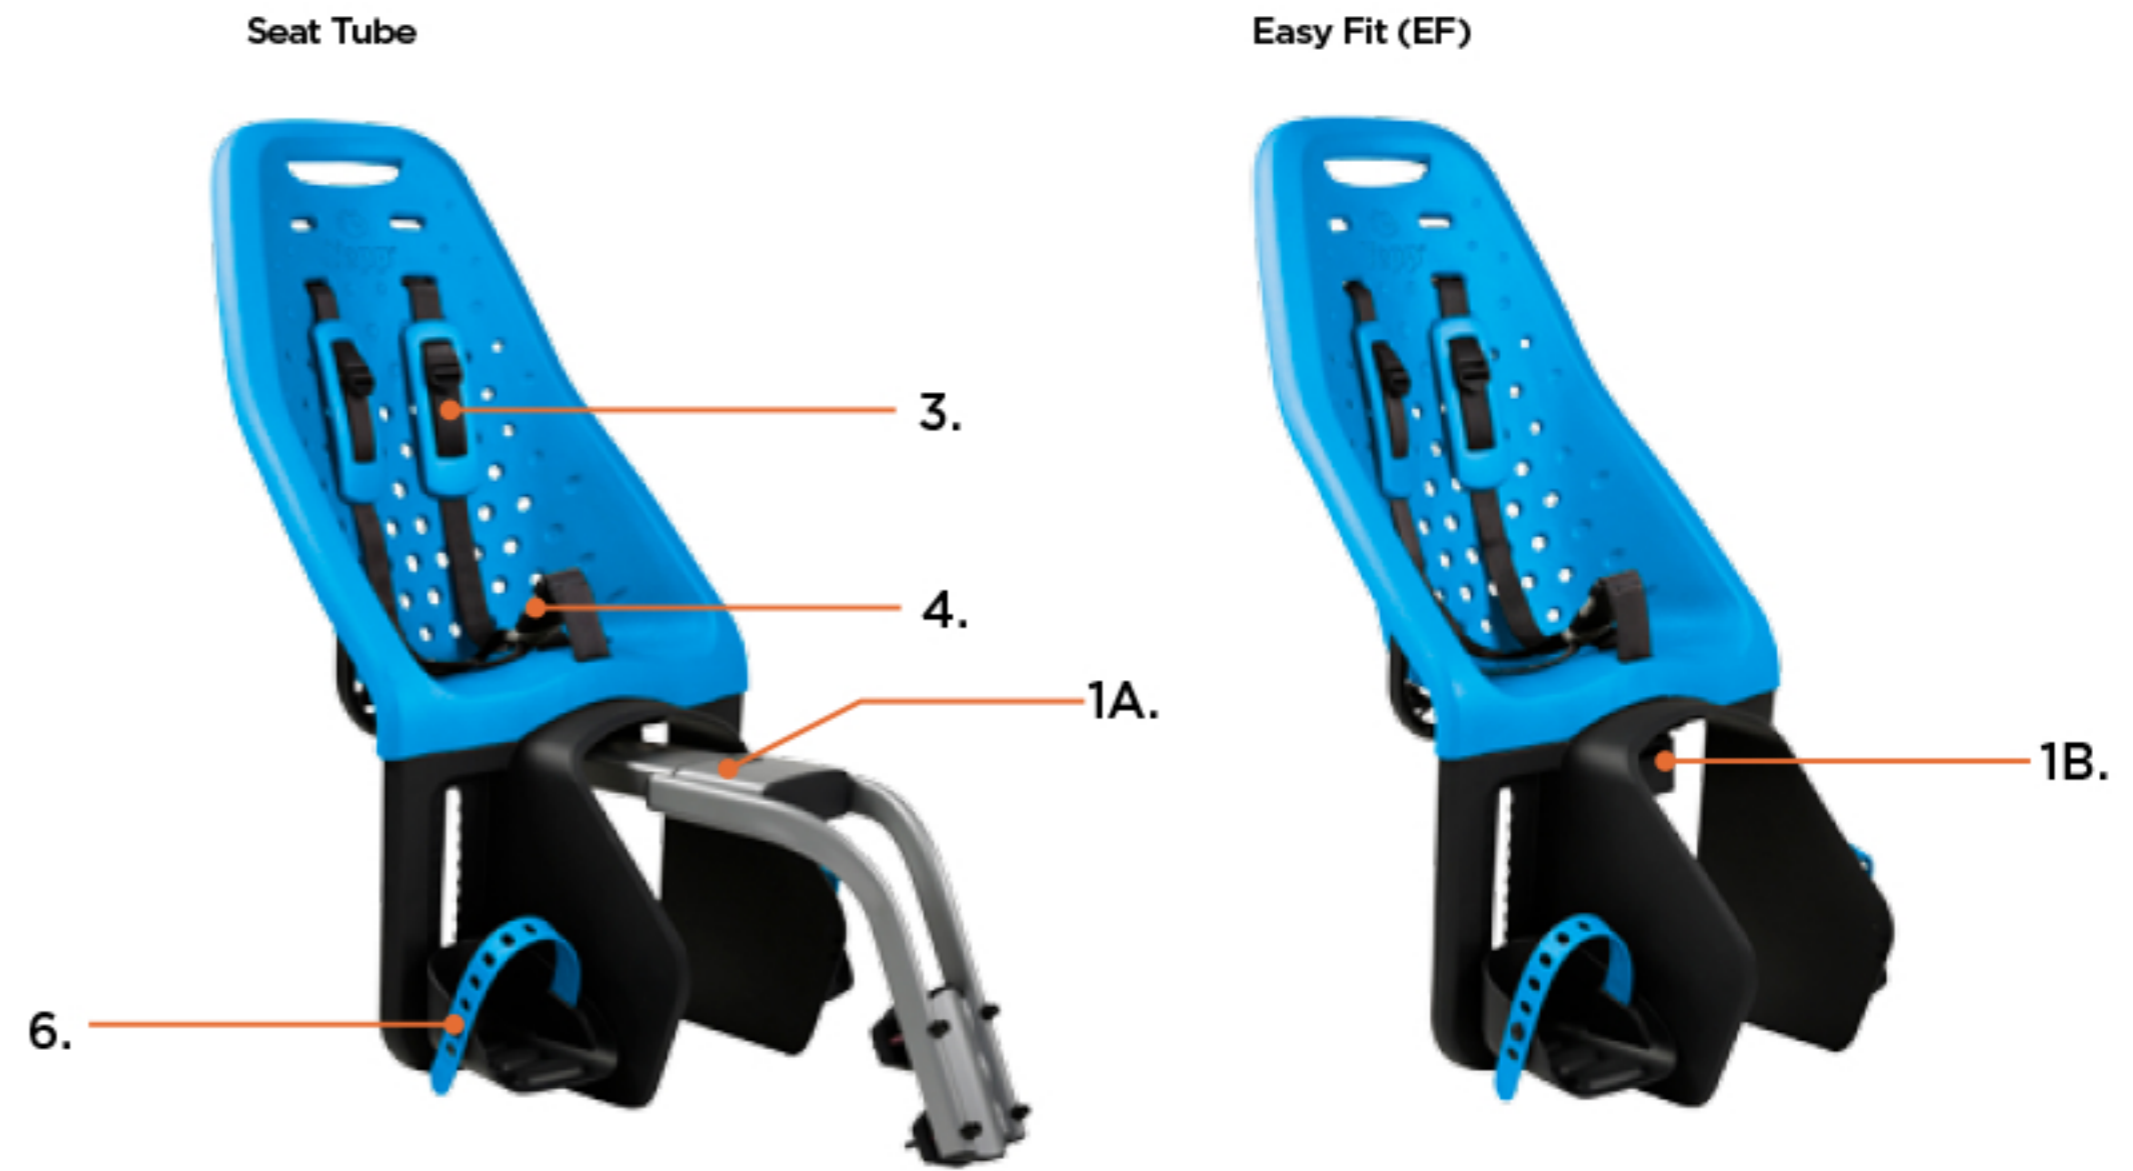

Child Bike Seat

Thule Yepp Maxi

Available - Now

Smart and functional child bike seat with a personality, designed for everyday rides.

FEATURES

- 1A. Seat tube mounting: Easy mounting of the child bike seat on your bike's seat tube
- 1B. Easyfit rack mounting (EF): Quick and easy mounting of the child bike seat on your bike, fitting most rear bike racks**
2. Your child sits comfortably in the soft and shock-absorbing seat
3. Maximum child comfort and a safe, custom fit thanks to the adjustable padded 5-point harness
4. Your child is quickly and easily secured with the childproof safety buckle
5. Added visibility thanks to built-in reflector and safety light attachment point
6. Ensures a perfect fit as your child grows thanks to adjustable foot rests and foot straps
7. Easy to clean and to keep dry due to the seat's water-repellent materials
8. Designed and tested for children from 9 months* to 6 years old, up to 48.5 lbs/22 kg

* Consult a pediatrician for children under 1 year old

** Rack must accommodate 55 lb weight capacity

- | | | |
|--|---|---|
|  12020231 Black
12020211 Black (EF) |  12020235 Silver
12020215 Silver (EF) |  12020253 Ocean
12020230 Ocean (EF) |
|  12020232 Blue
12020212 Blue (EF) |  12020234 Orange
12020214 Orange (EF) | |

SPECIFICATIONS

Name	Thule Yepp Maxi				
SKU Number	12020231 12020211 (EF) Black	12020232 12020212 (EF) Blue	12020235 12020215 (EF) Silver	12020234 12020214 (EF) Orange	12020253 12020230 (EF) Ocean
UPC Code/EAN	8715362005403 8715362004277 (EF)	8715362005434 8715362004284 (EF)	8715362005526 8715362004918 (EF)	8715362005496 8715362004307 (EF)	8715362004994 8715362004987 (EF)
Material	Steel frame with EVA seating and Polypropylene parts				
Weight capacity	22 kg/48.5 lbs				
Product weight	4.6 kg/10.1 lbs 3.8 kg/8.4 lbs (EF)				
Warranty	5 Years				
Lockable to bike	•				
Meets safety standards	•				