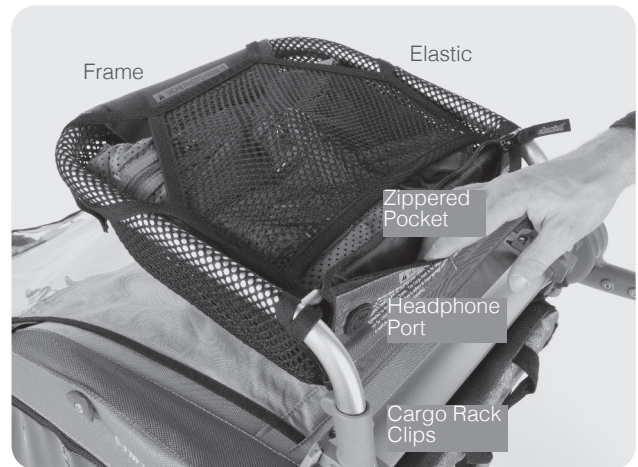

Thule Cargo Rack

➤ Instructions

PARTS DESCRIPTION

GENERAL WARNING

These instructions contain many WARNINGS. Read and understand all of the WARNINGS. Failure to assemble and use this accessory correctly may lead to serious personal injury to your passenger.

- For the Thule Cargo Rack to be properly secured, both quick release levers on the Thule Cargo Rack clips must be fully closed. Failure to fully close the clips could result in the Thule Cargo Rack separating from the Thule child carrier.
- Do not exceed the maximum capacity of 2.3kg/5lb in the Thule Cargo Rack as the Thule child carrier could become unstable and potentially tip.
- Ensure that all items placed in the Thule Cargo Rack are anchored securely and cannot come into contact with the occupant's head(s).
- Do not place sharp and/or heavy objects in the Thule Cargo Rack.
- The Thule Cargo Rack is for cargo only, not for children or pets!

1.0 THULE CARGO RACK INSTALLATION AND REMOVAL

- A. From the rear of the Thule child carrier, place both Thule Cargo Rack clips over the Thule Accessory Cross Bar. (See image 1)
- B. Open the quick release levers and hook the clips over the Thule Accessory Cross Bar until the clips sit evenly on the bar. (See image 2)
- C. Close the quick release levers fully so that the Thule Cargo Rack fits tightly onto the bar. (See image 3)
- D. To remove the Thule Cargo Rack, open the quick release levers fully and pull off the Thule Cargo Rack.

2.0 PROPER USE OF THE THULE CARGO RACK

- A. Place your cargo into the Thule Cargo Rack. The item(s) can be secured with either the elastic strap(s) (See image 1) or the mesh cover. (See image 2)
- B. Ensure the cargo is at least 75mm/3" from the occupants head(s).