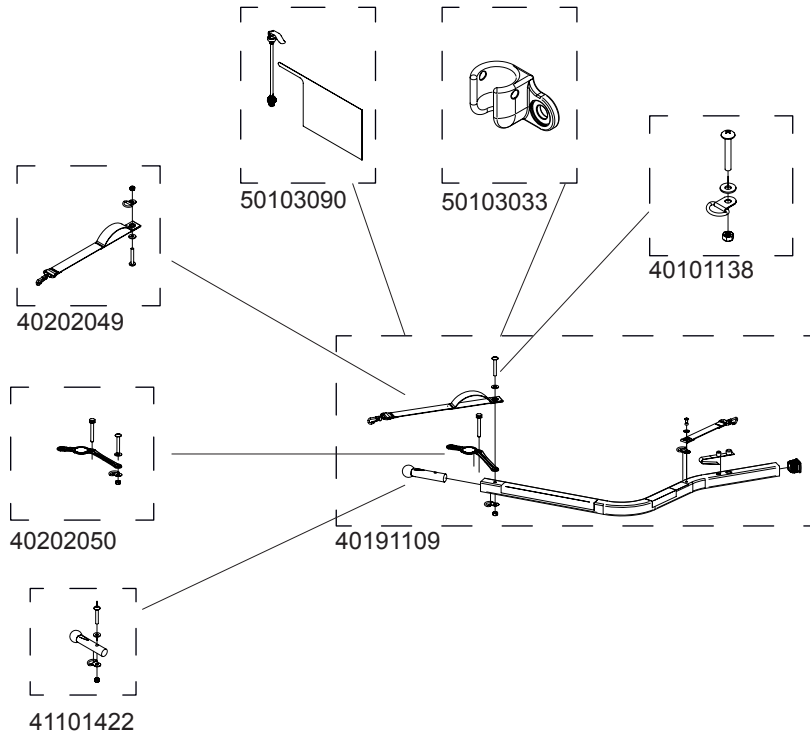

THULE
SWEDEN

Rev 1

TCTS

Cougar 1

10100533, 10100534, 10100535, 10100934, 10100935

THULE
SWEDEN

Bundled Kits

Hitch Arm Assembly

Castor Wheel Assembly