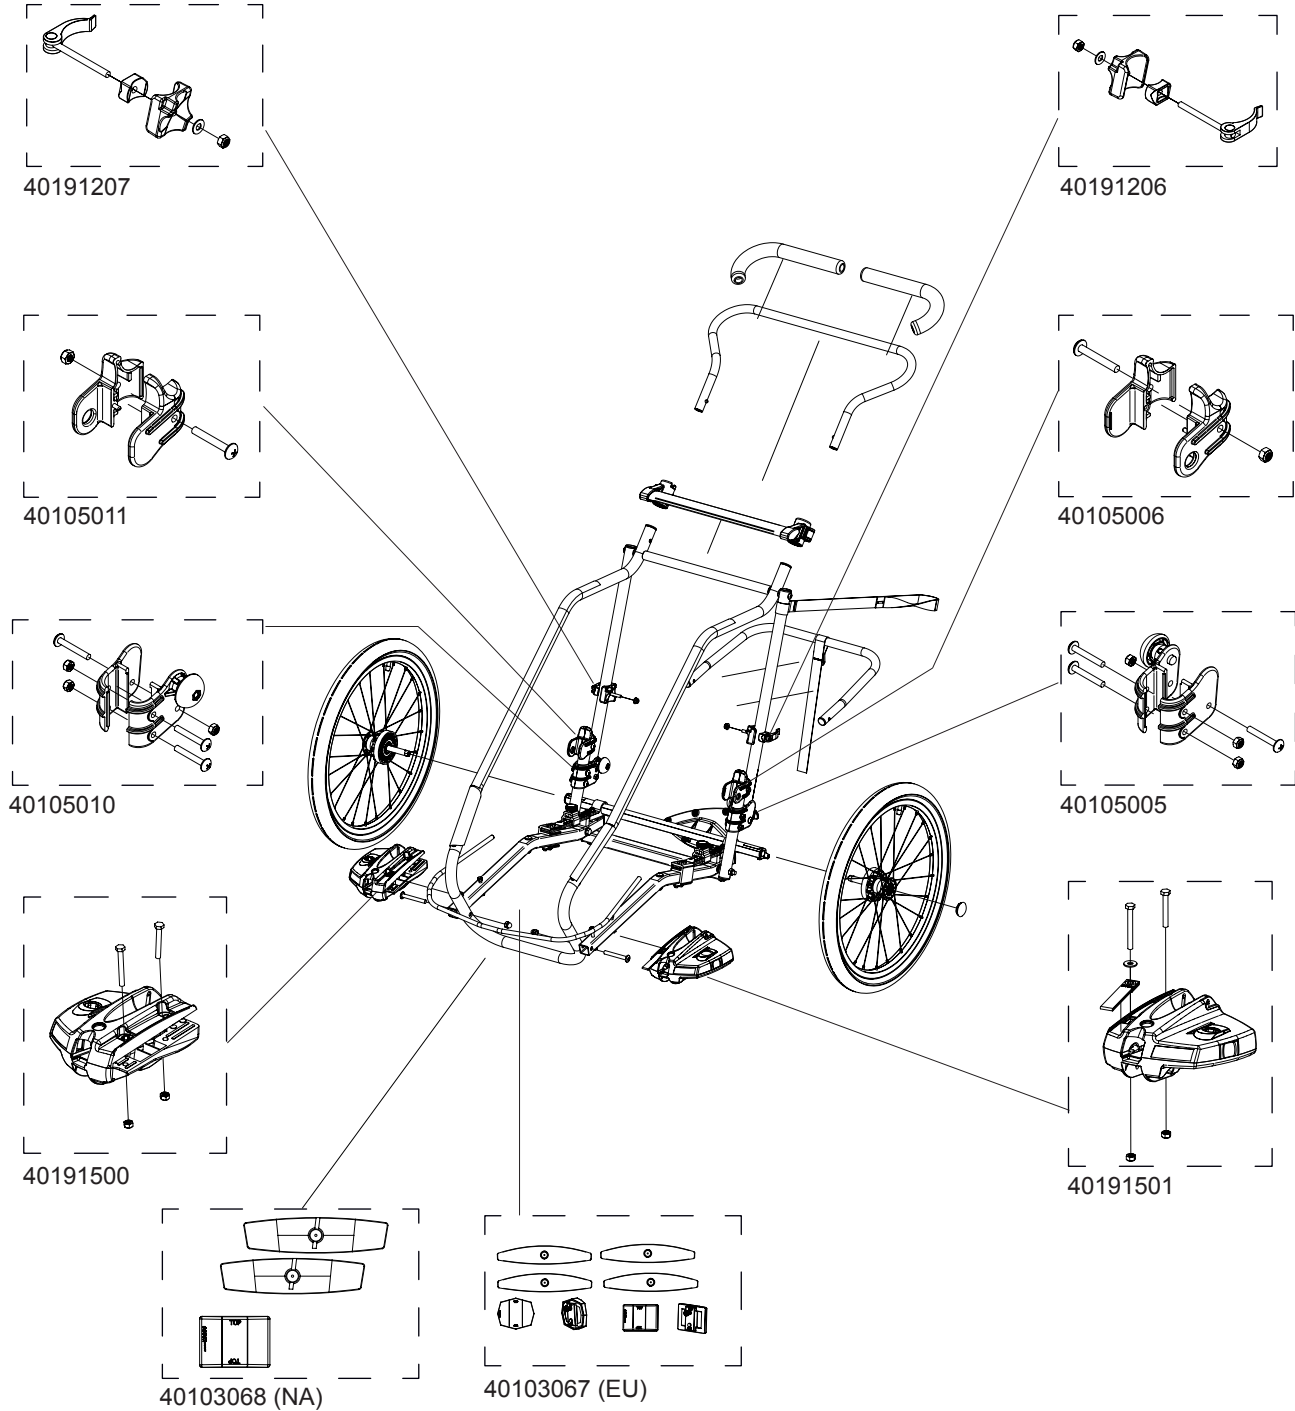

Cougar 1

10100533, 10100534, 10100535, 10100934, 10100935

THULE
SWEDEN

» PART OF THULE GROUP

10/11/2014

THULE
SWEDEN

Rev 1

TCTS

Cougar 1

10100533, 10100534, 10100535, 10100934, 10100935

THULE
SWEDEN

Cougar 1

10100533, 10100534, 10100535, 10100934, 10100935

THULE
SWEDEN

» PART OF THULE GROUP

10/11/2014

THULE
SWEDEN

Rev 1

TCTS

Cougar 1

10100533, 10100534, 10100535, 10100934, 10100935

THULE
SWEDEN

Bundled Kits

Hitch Arm Assembly

Castor Wheel Assembly