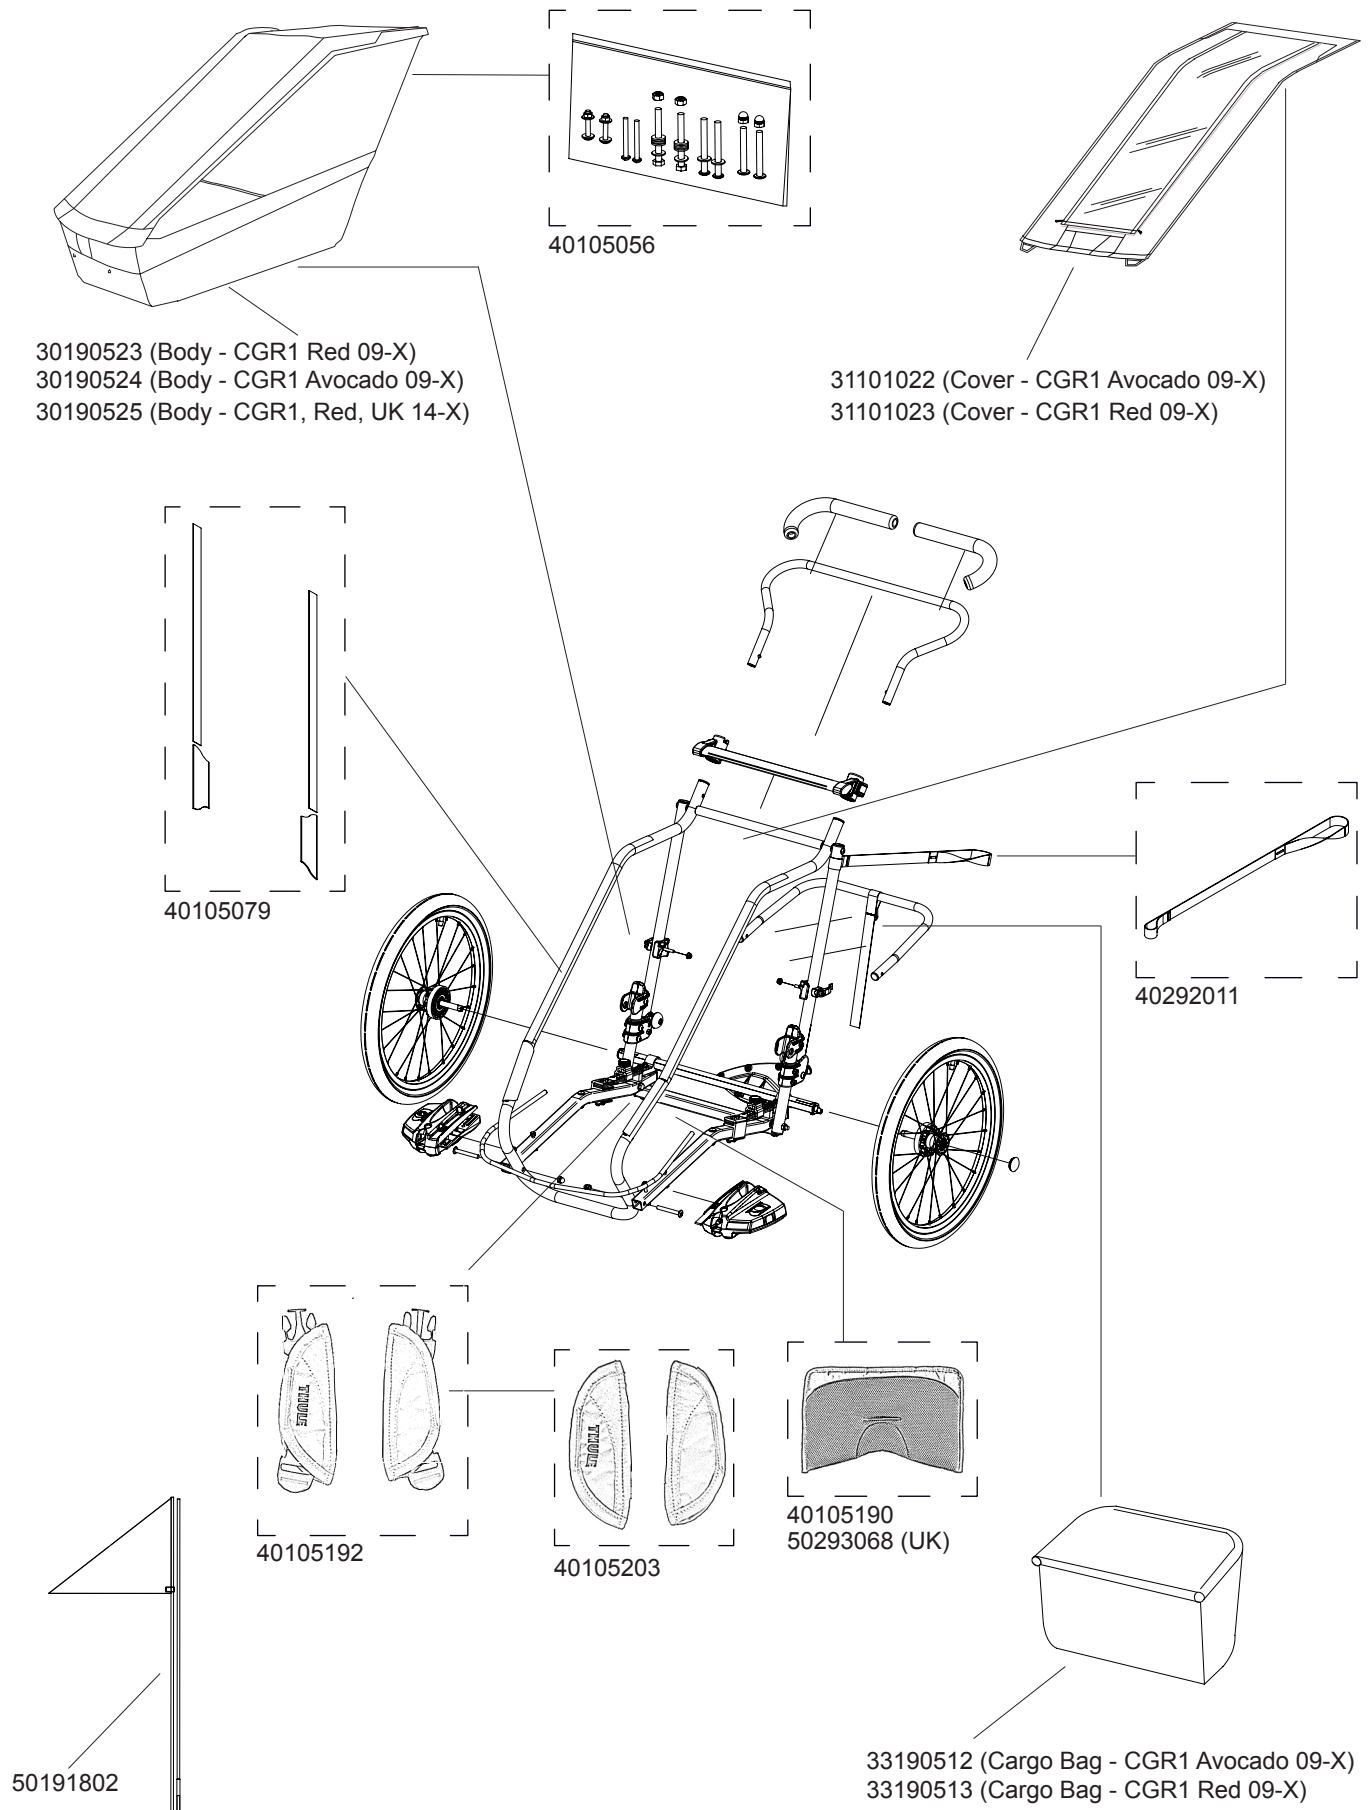

Cougar 1

10100533, 10100534, 10100535, 10100934, 10100935

THULE
SWEDEN

» PART OF THULE GROUP

10/11/2014

THULE
SWEDEN

Rev 1

TCTS

Cougar 1

10100533, 10100534, 10100535, 10100934, 10100935

THULE
SWEDEN

Cougar 1

10100533, 10100534, 10100535, 10100934, 10100935

THULE
SWEDEN

» PART OF THULE GROUP

10/11/2014

THULE
SWEDEN

Rev 1

TCTS

Cougar 1

10100533, 10100534, 10100535, 10100934, 10100935

THULE
SWEDEN

Bundled Kits

Hitch Arm Assembly

Castor Wheel Assembly