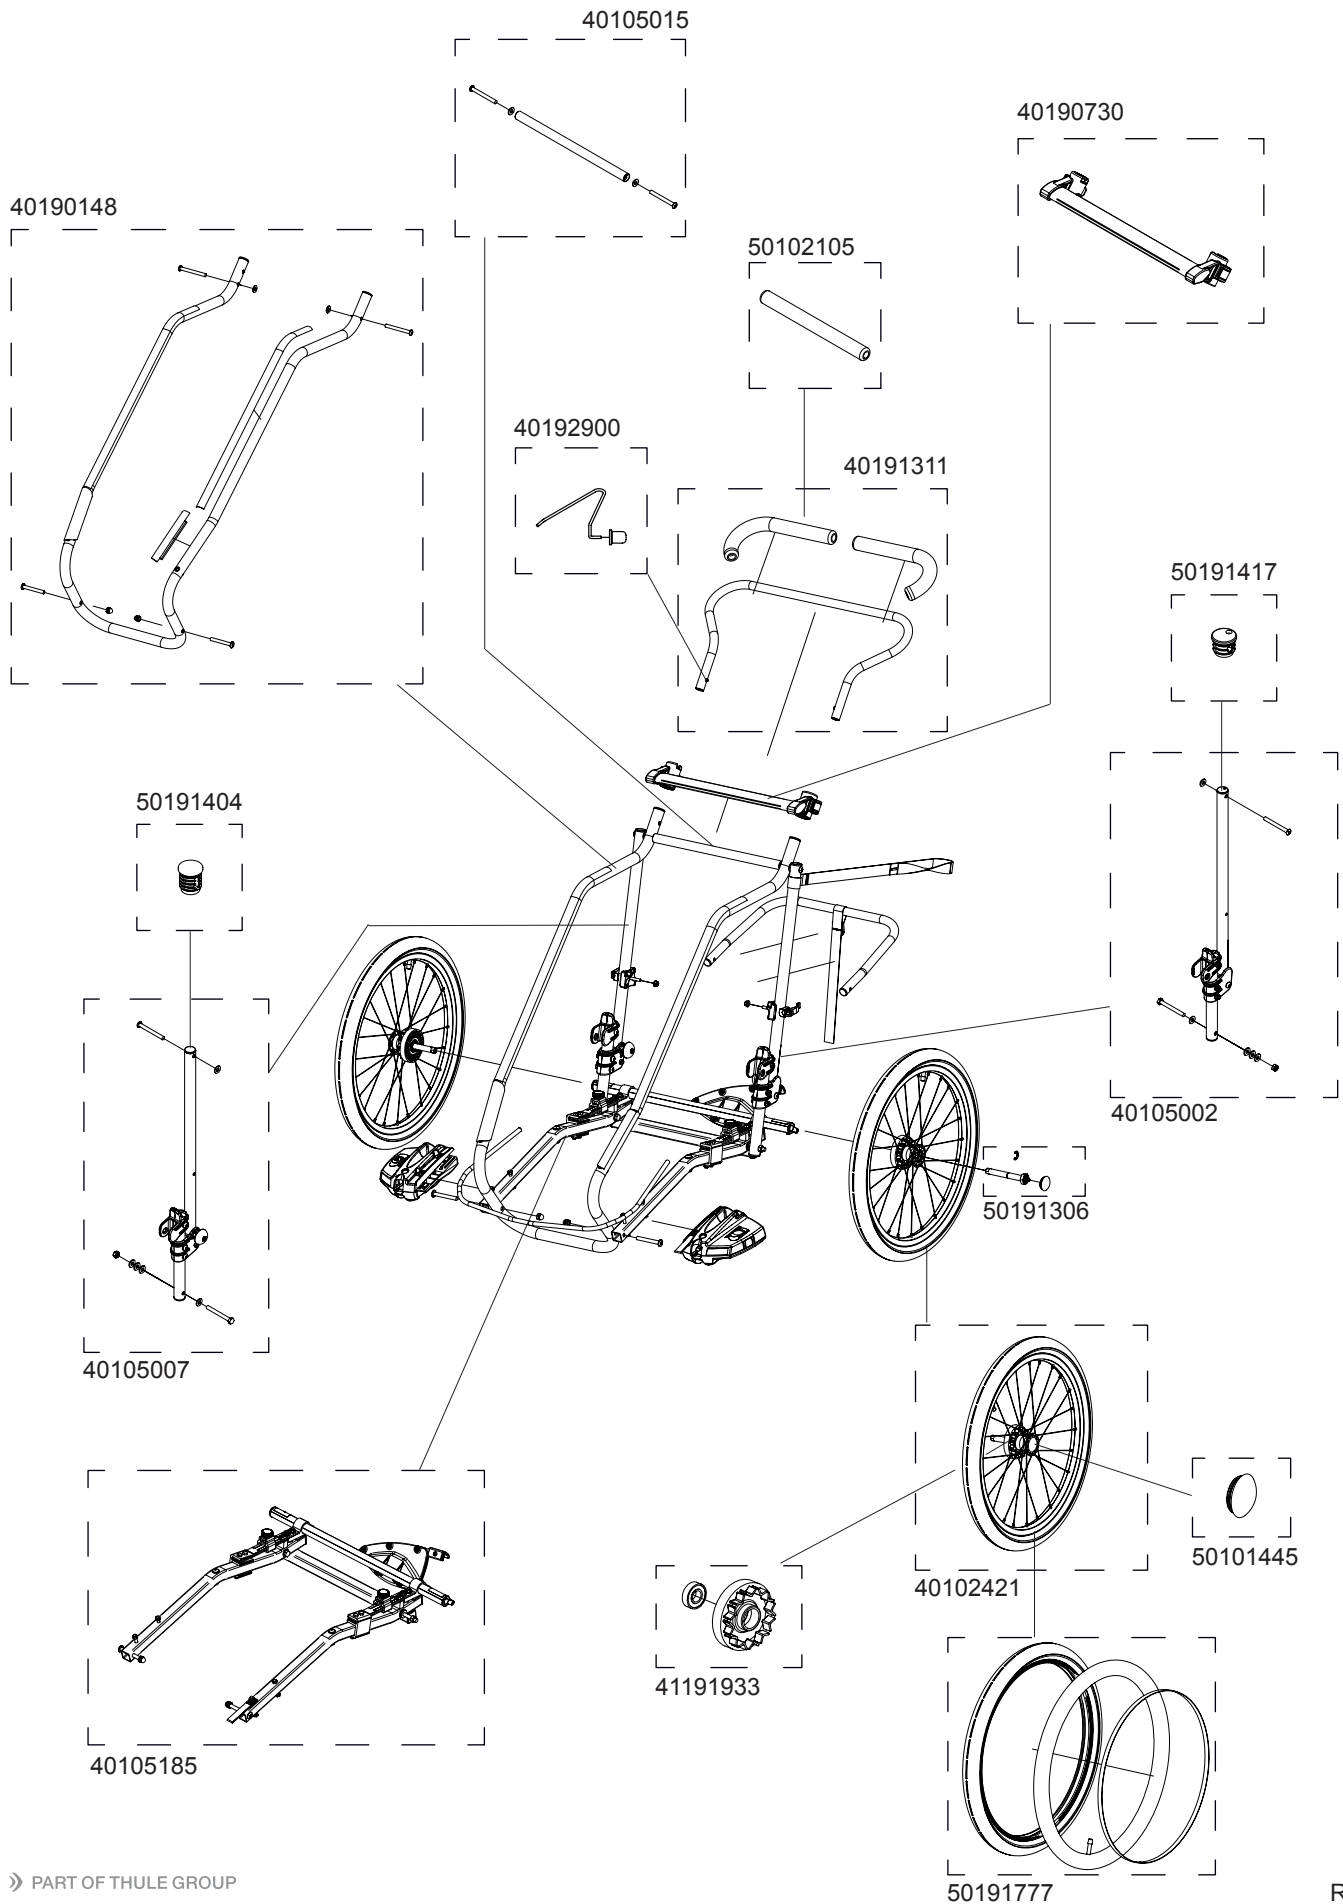

Cougar 1

10100533, 10100534, 10100535, 10100934, 10100935

THULE
SWEDEN

Cougar 1

10100533, 10100534, 10100535, 10100934, 10100935

THULE
SWEDEN

» PART OF THULE GROUP

10/11/2014

THULE
SWEDEN

Rev 1

TCTS

Cougar 1

10100533, 10100534, 10100535, 10100934, 10100935

THULE
SWEDEN

Bundled Kits

Hitch Arm Assembly

Castor Wheel Assembly