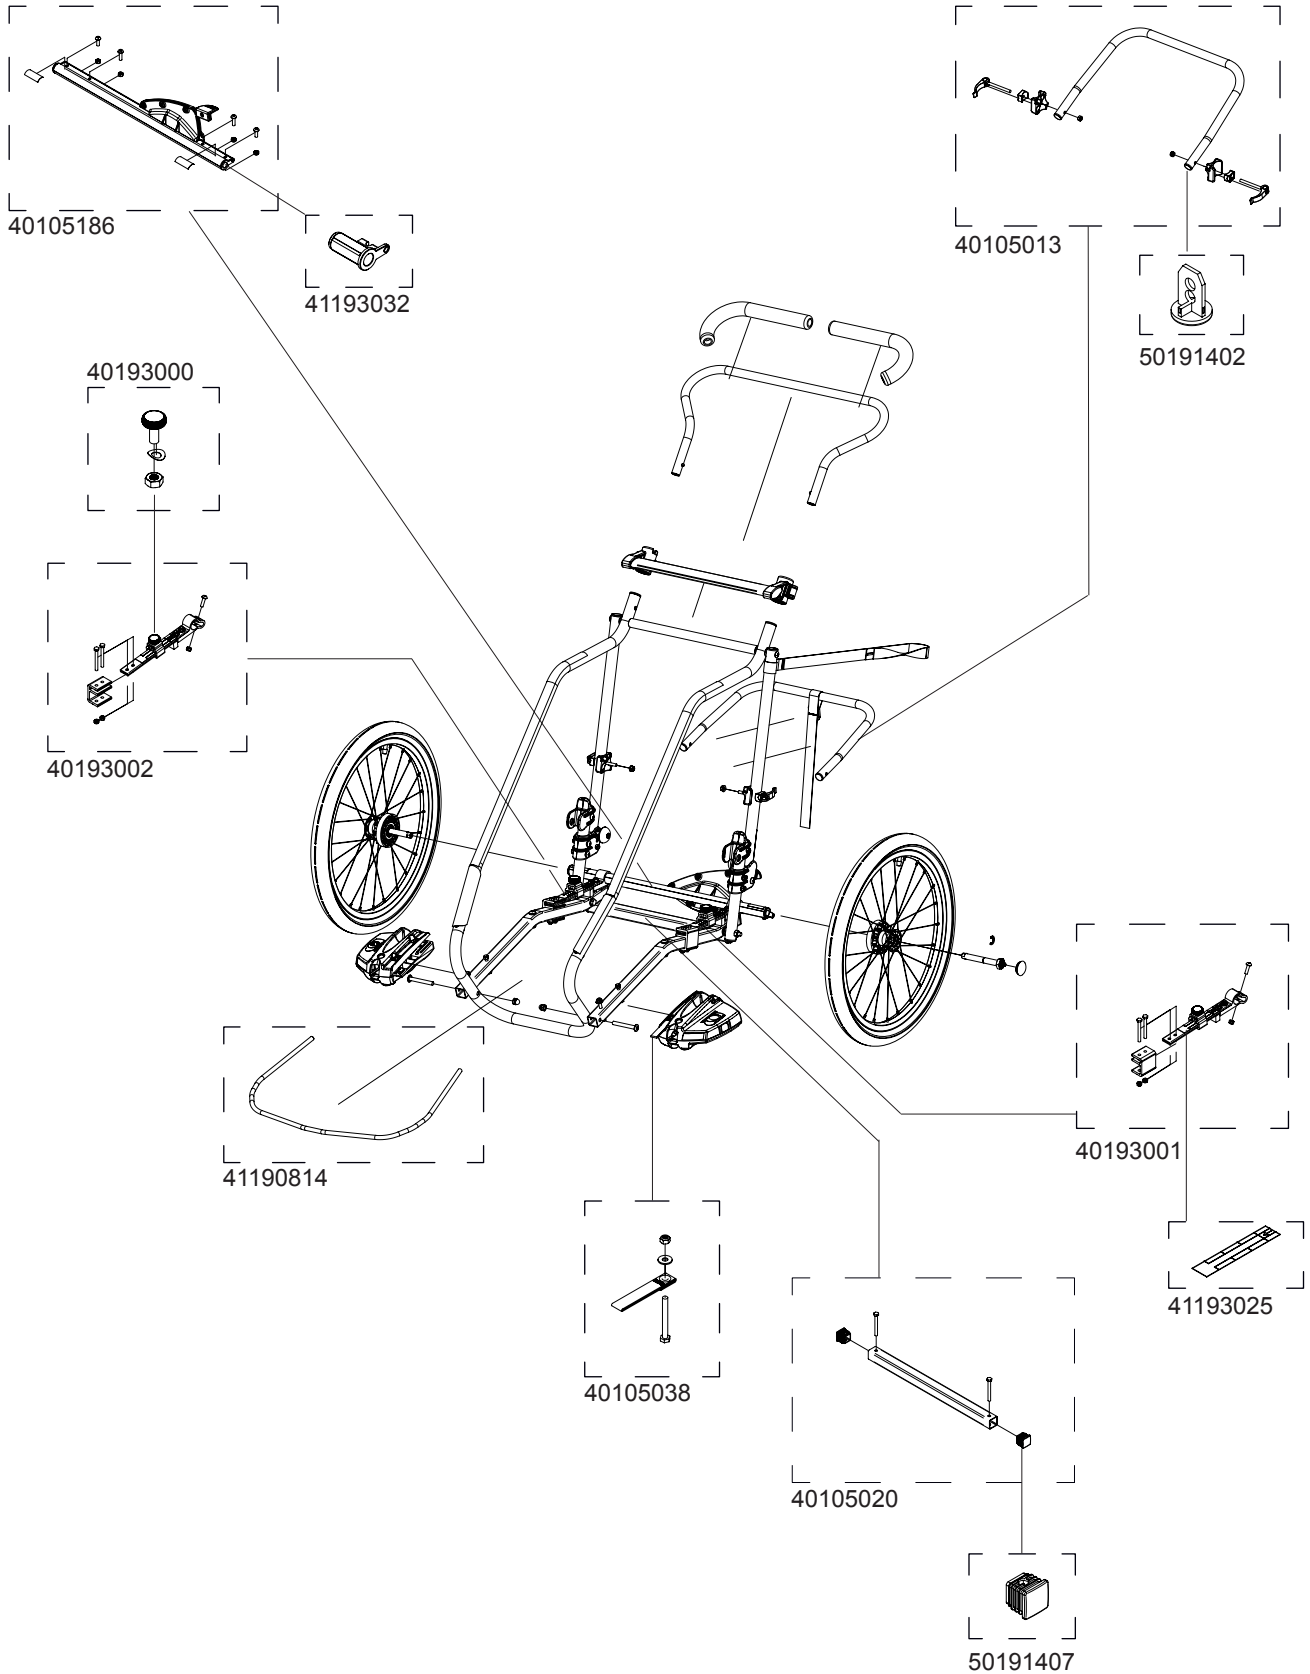

Cougar 1

10100533, 10100534, 10100535, 10100934, 10100935

THULE
SWEDEN

» PART OF THULE GROUP

10/11/2014

THULE
SWEDEN

Rev 1

TCTS