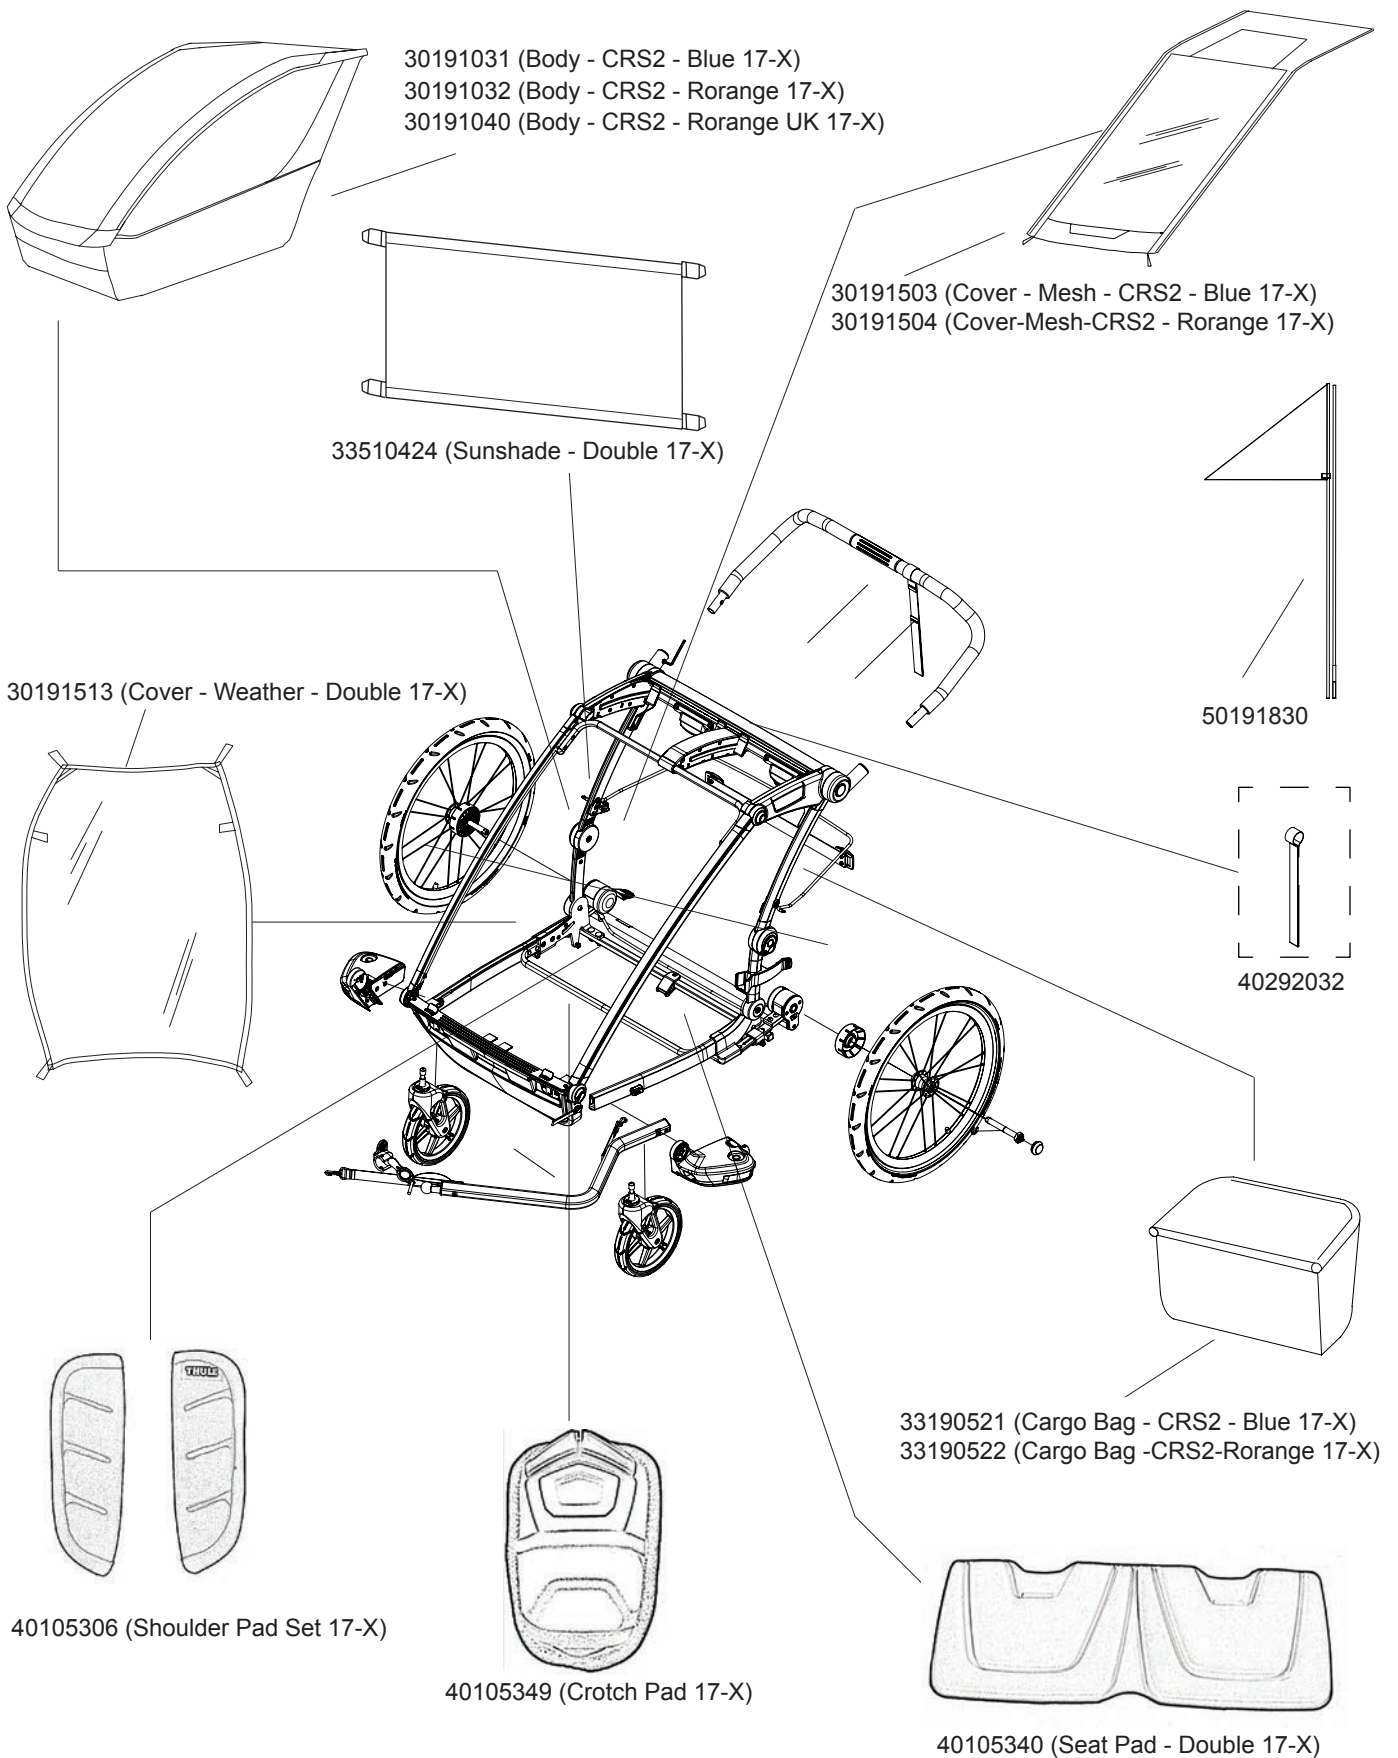

Cross 2

40100055

THULE
SWEDEN

Cross 2

40100055

THULE[®]

SWEDEN

» PART OF THULE GROUP

15/01/2017

THULE[®]

SWEDEN

Rev 1

TCTS

Cross 2

40100055

THULE
SWEDEN