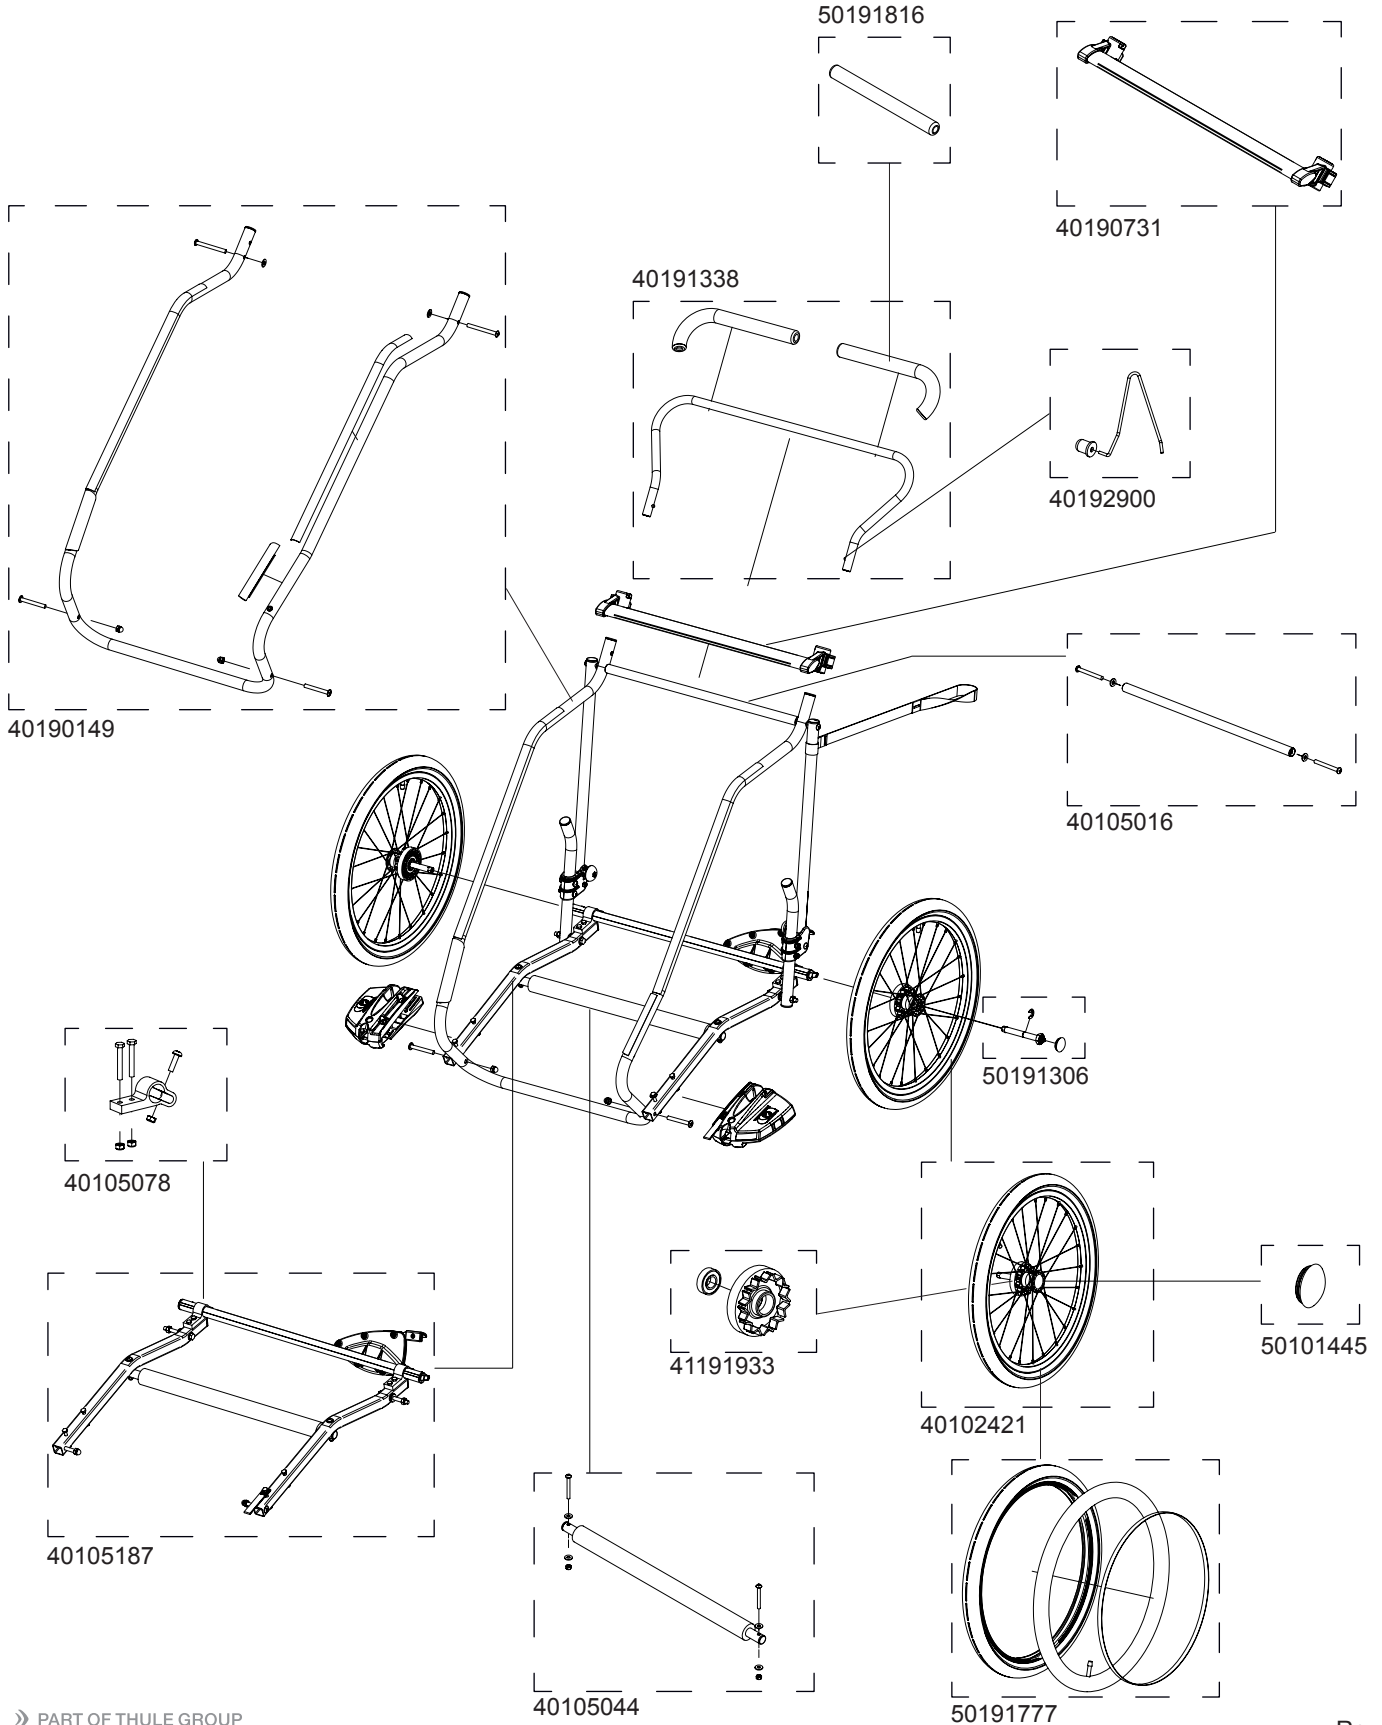

Cheetah 2

10100817, 10100819, 10100820, 10100821

THULE
SWEDEN

Cheetah 2

10100817, 10100819, 10100820, 10100821

THULE[®]

SWEDEN

Cheetah 2

10100817, 10100819, 10100820, 10100821

THULE
SWEDEN

» PART OF THULE GROUP

19/12/2014

THULE
SWEDEN

Rev 1

TCTS

Bundled Kits

Hitch Arm Assembly

Castor Wheel Assembly