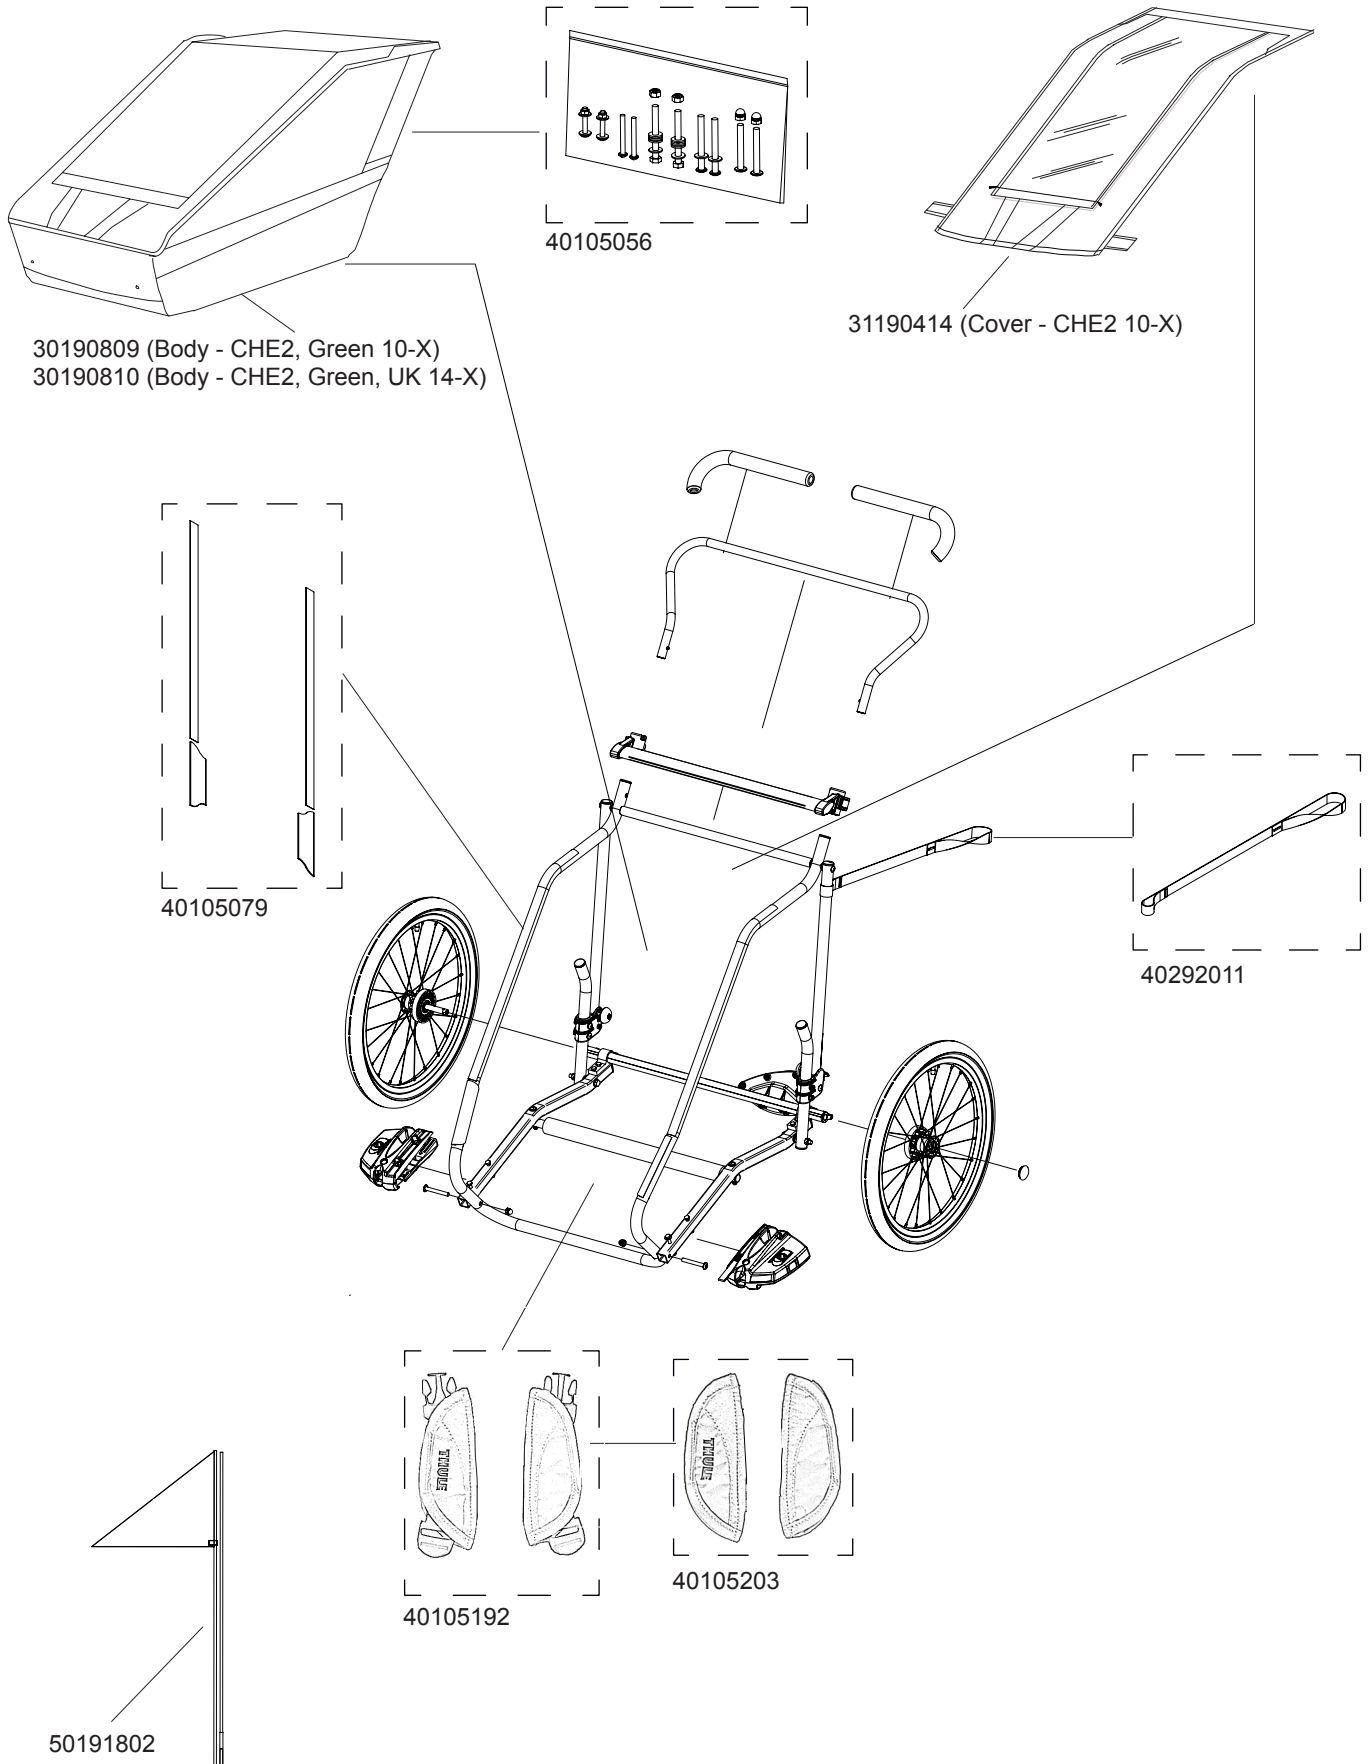

Cheetah 2

10100817, 10100819, 10100820, 10100821

THULE
SWEDEN

Cheetah 2

10100817, 10100819, 10100820, 10100821

THULE[®]

SWEDEN

Cheetah 2

Hitch Arm Assembly

Castor Wheel Assembly