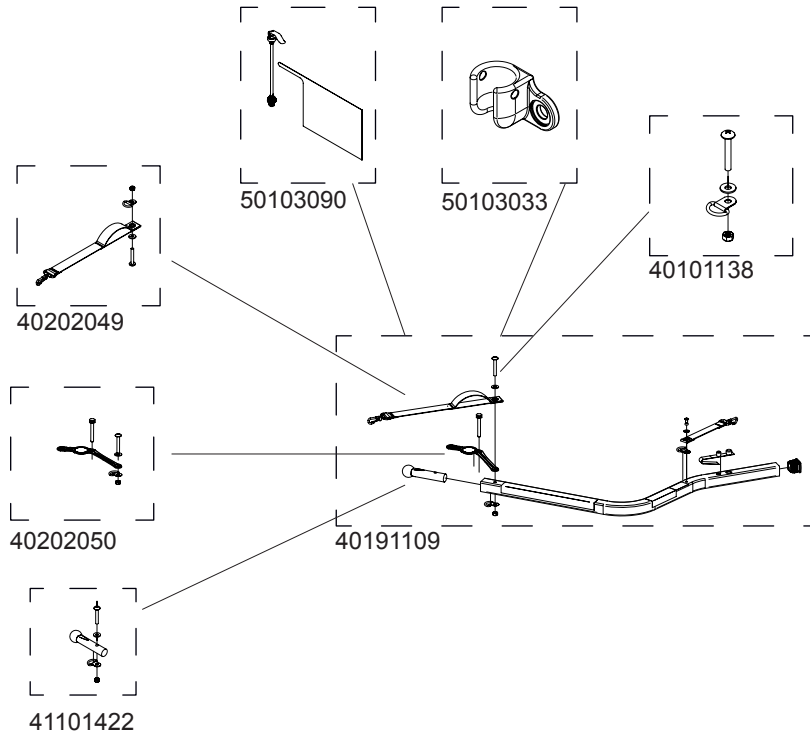

Cheetah 2

10100817, 10100819, 10100820, 10100821

THULE
SWEDEN

Cheetah 2

10100817, 10100819, 10100820, 10100821

THULE[®]

SWEDEN

Cheetah 2

10100817, 10100819, 10100820, 10100821

THULE
SWEDEN

» PART OF THULE GROUP

19/12/2014

THULE
SWEDEN

Rev 1

TCTS

Bundled Kits

Hitch Arm Assembly

Castor Wheel Assembly