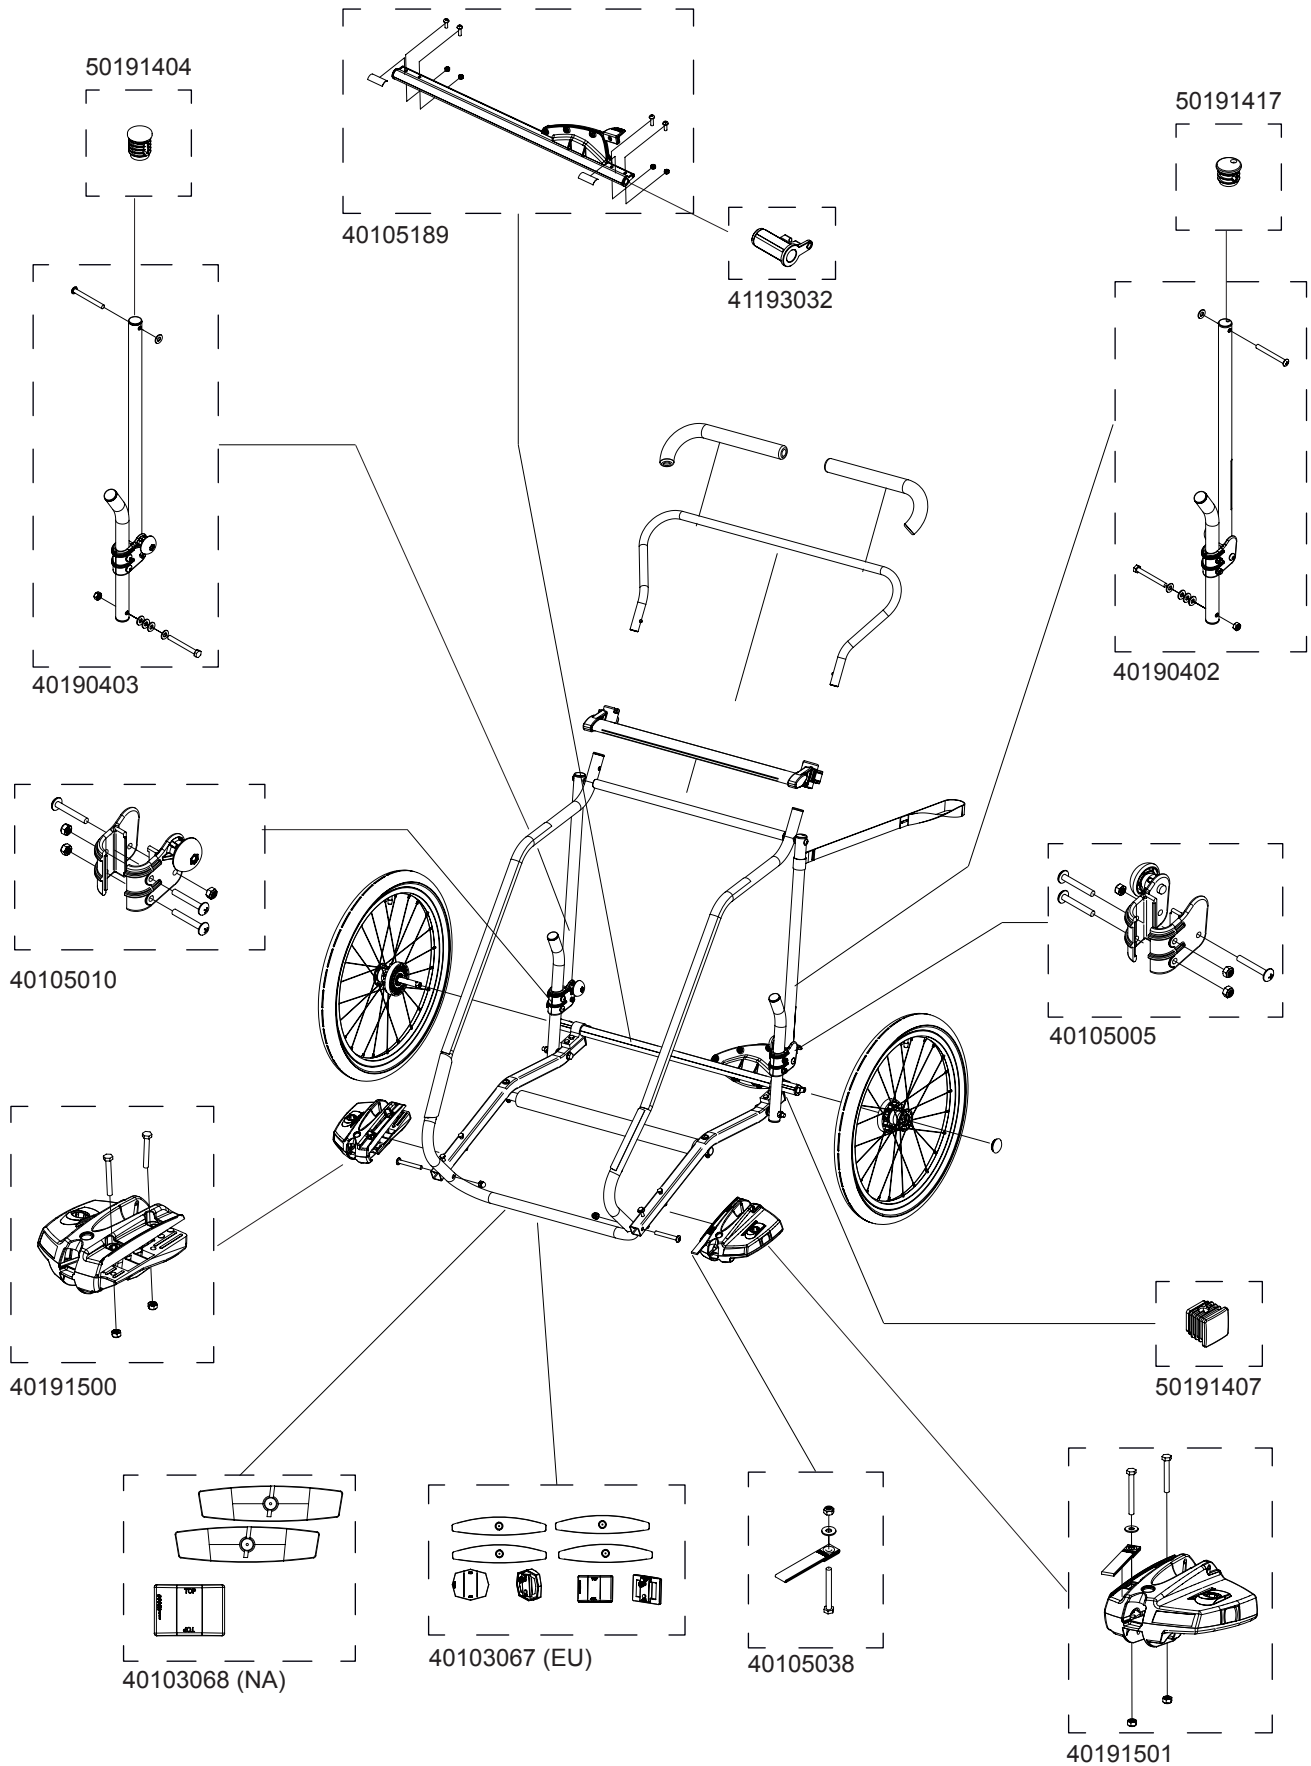

Cheetah 2

10100817, 10100819, 10100820, 10100821

THULE
SWEDEN

Cheetah 2

10100817, 10100819, 10100820, 10100821

THULE[®]

SWEDEN

Cheetah 2

10100817, 10100819, 10100820, 10100821

THULE
SWEDEN

» PART OF THULE GROUP

19/12/2014

THULE
SWEDEN

Rev 1

TCTS

Bundled Kits

Hitch Arm Assembly

Castor Wheel Assembly