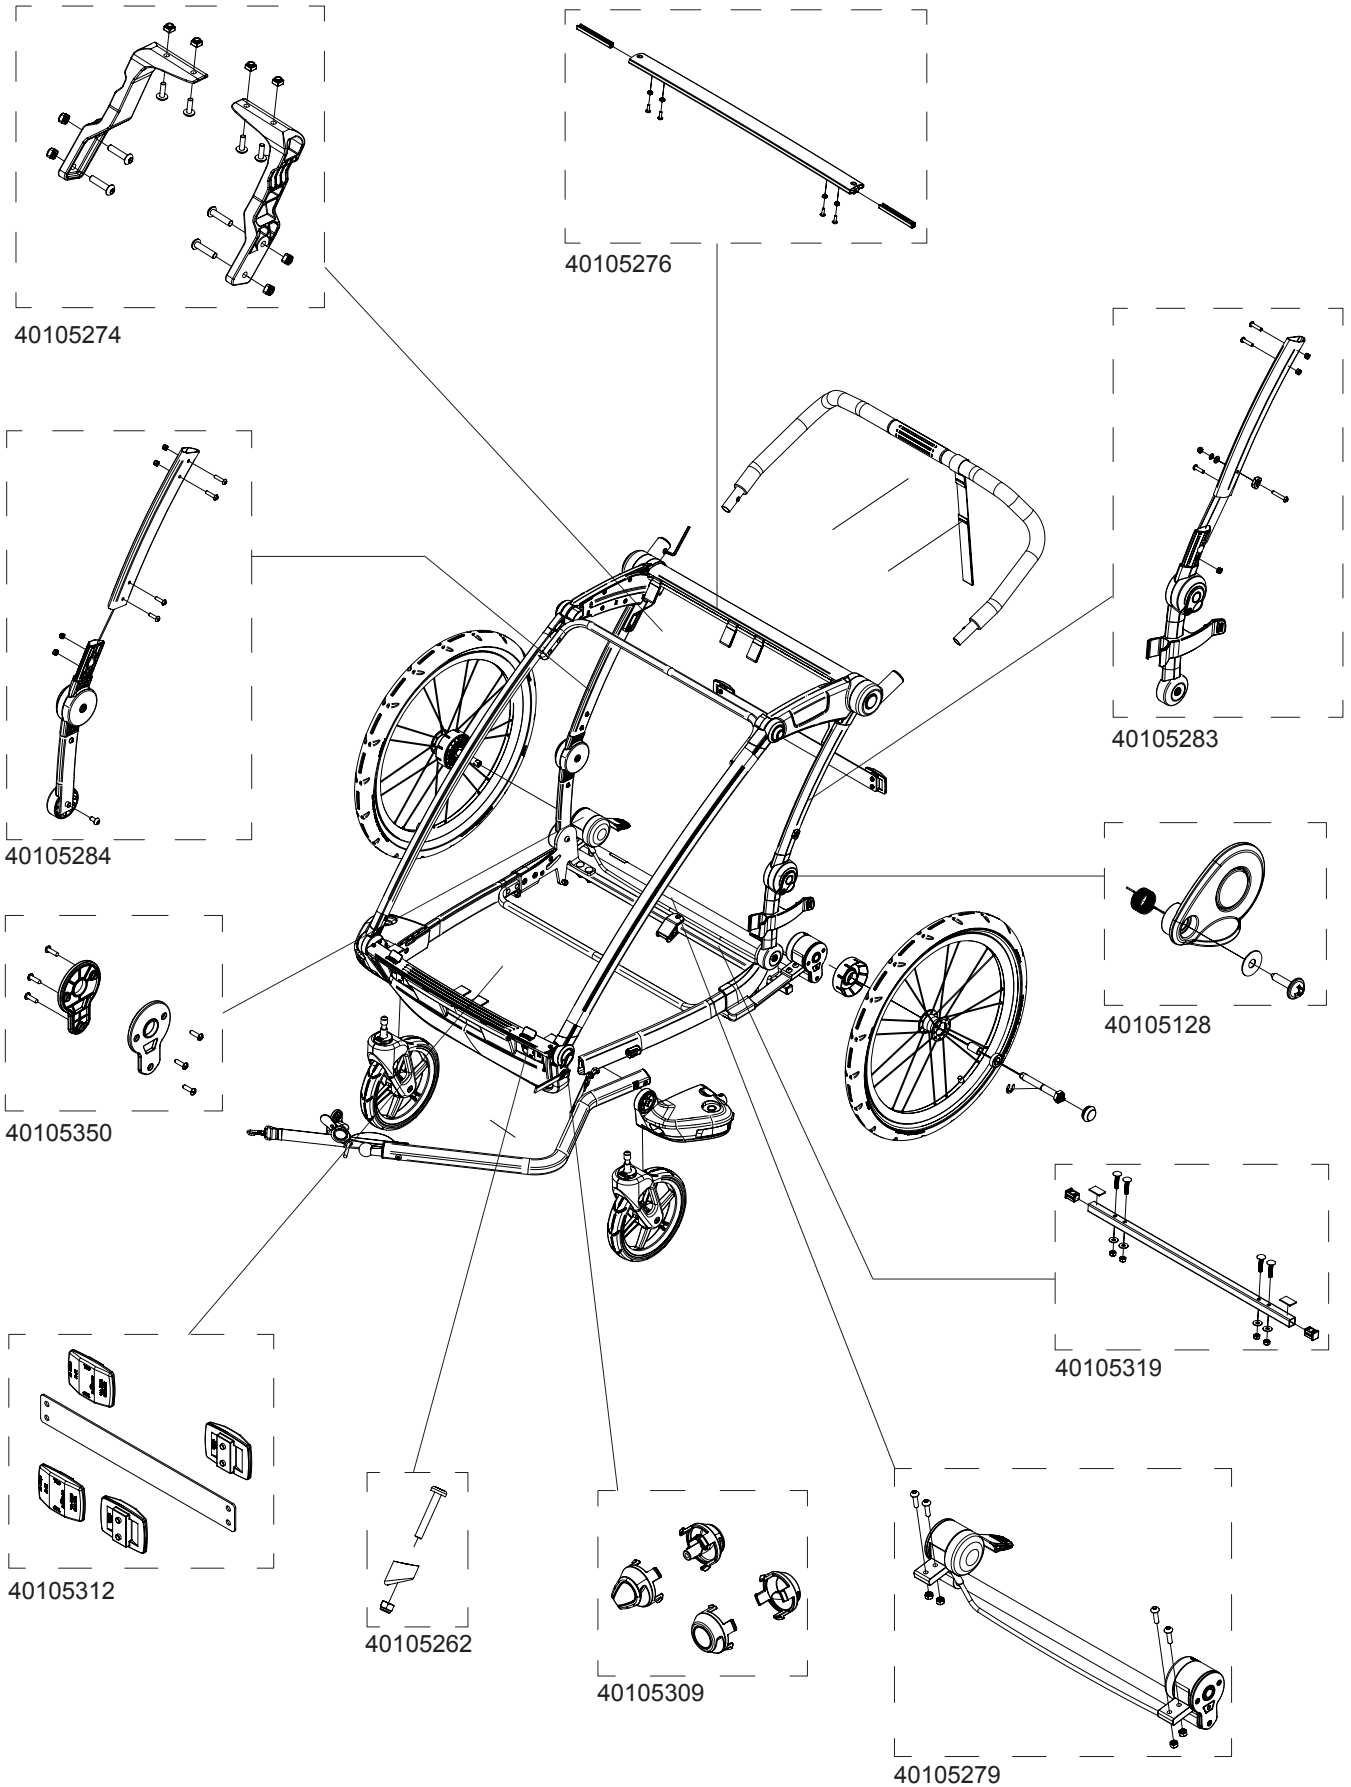

Lite 1

40100059

THULE[®]

SWEDEN

Bundled Kits

Hitch Arm Assembly