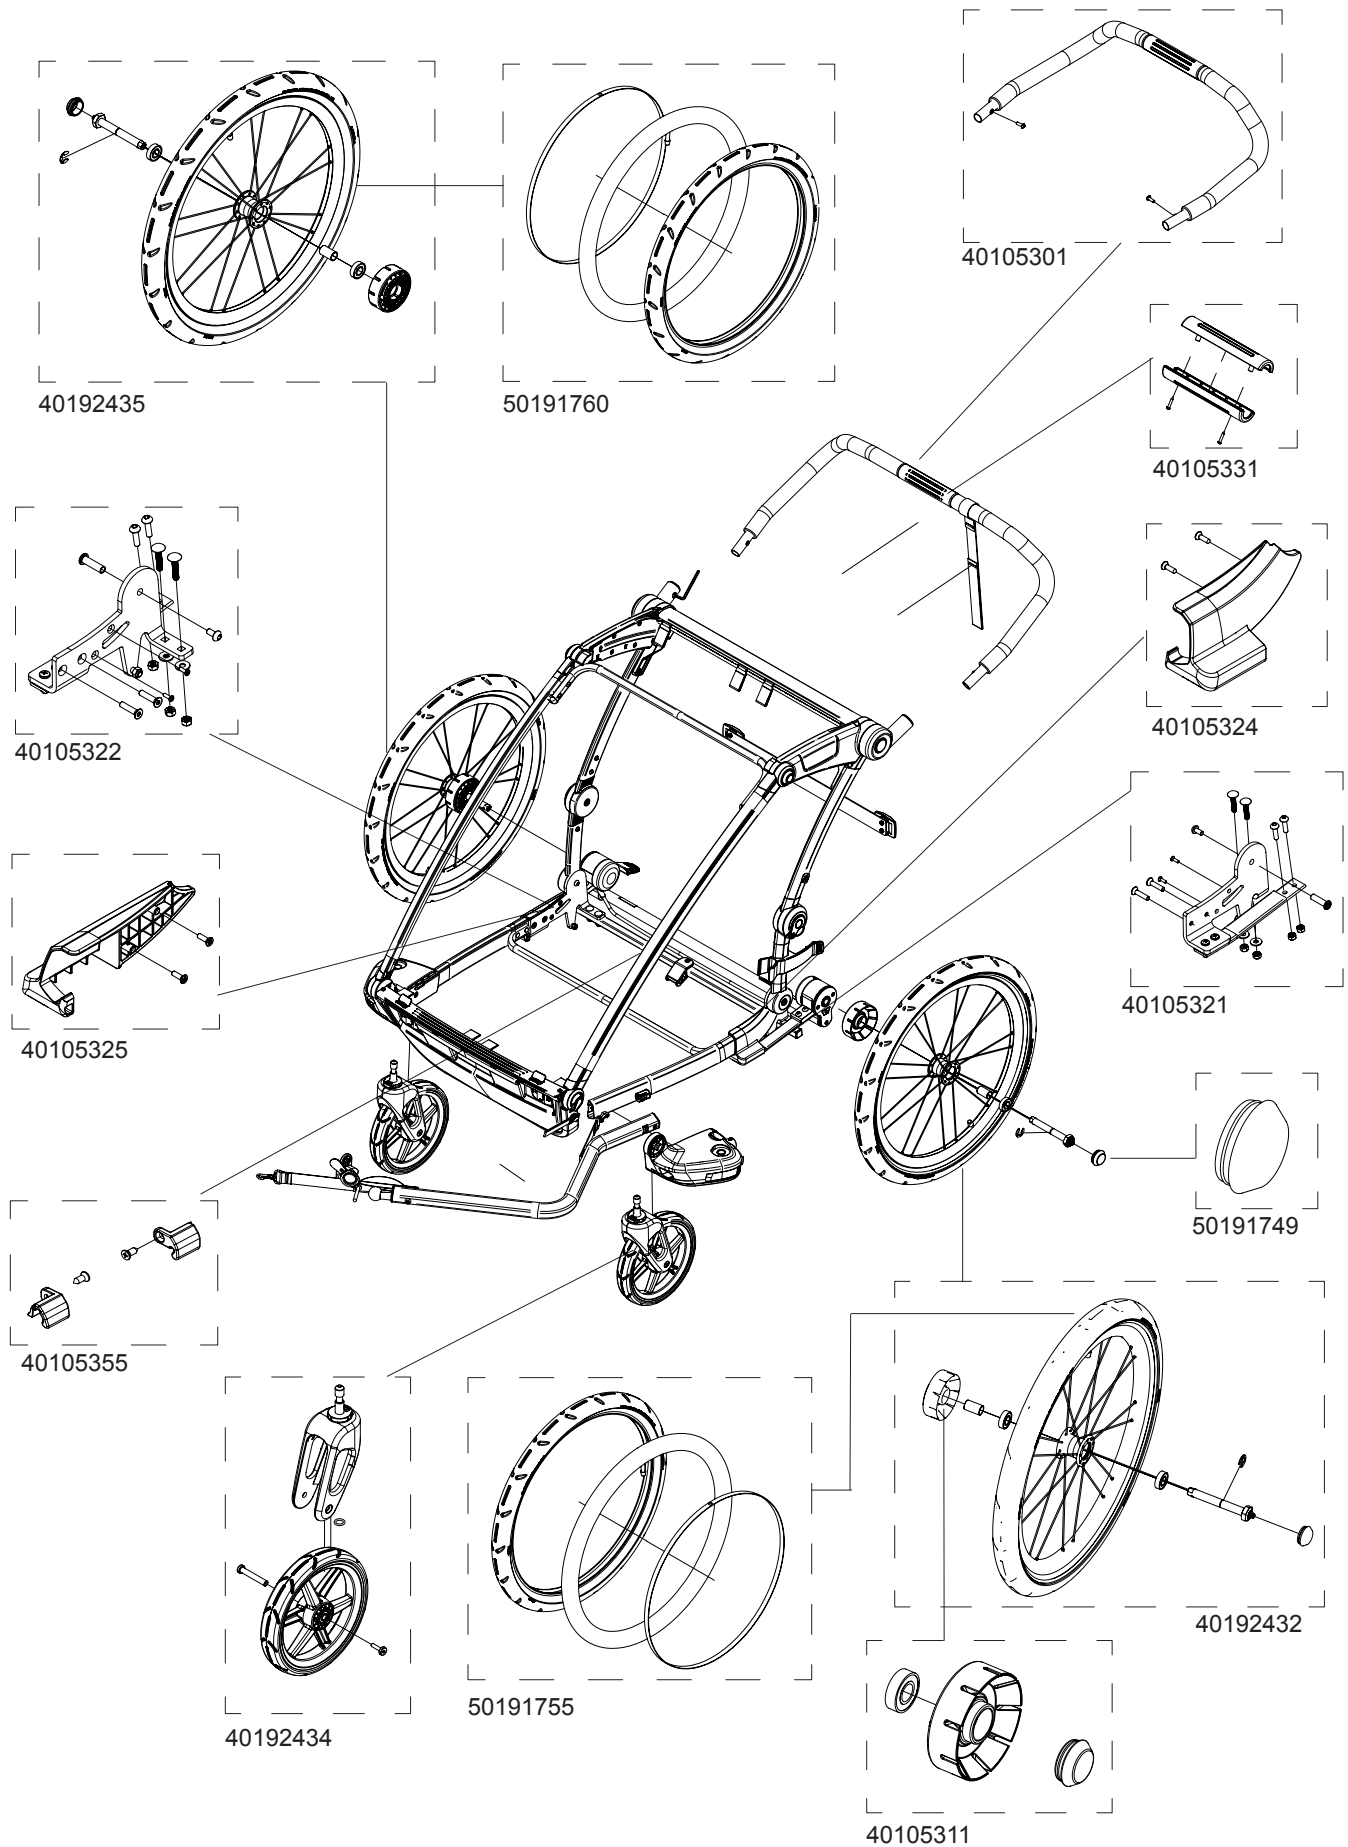

Lite 1

40100059

THULE[®]

SWEDEN

Bundled Kits

Hitch Arm Assembly