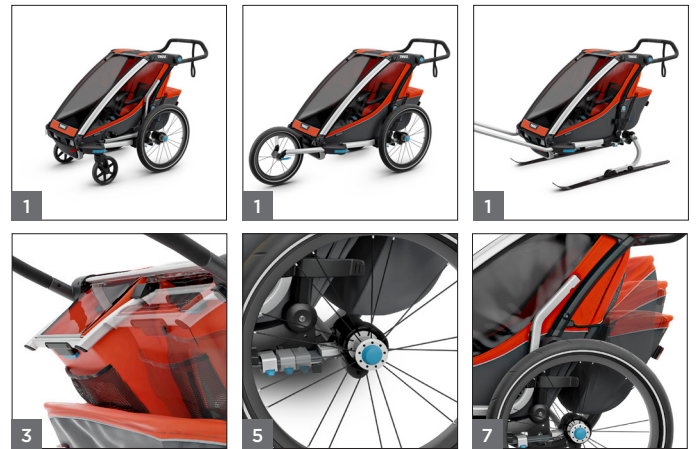

MODEL NUMBER

10202001

10202002

REPLACES

10100934, 10100935

UPC / EAN CODE

872299042913

872299042920

AVAILABLE

January 2017

COLOR

- Blue/Poseidon
- Roarange/Dark Shadow

CATEGORY

Active with Kids

FOLDED DIMENSIONS (LENGTH X WIDTH X HEIGHT)

85,5 x 62 x 37,5 cm

UNFOLDED DIMENSIONS (LENGTH X WIDTH X HEIGHT)

121 x 63 x (89-112) cm

PACKAGING DIMS (LENGTH X DEPTH X HEIGHT)

86,1 x 62 x 33,1 cm

PRODUCT WEIGHT

12,8 kg/28,2 lbs*

PRODUCT VOLUME

N/A

PACKAGING WEIGHT

TBD

PACKAGING TYPE

Cardboard

MATERIALS

Aluminum frame, steel and nylon parts and polyester cover

MASTER CARTON QTY

1

MASTER CARTON WEIGHT

TBD

MASTER CARTON DIMS

86,1 x 62 x 33,1 cm

MASTER CARTON VOLUME

179 L

CONTENTS

Thule Chariot Cross1, Bicycle Trailer Kit, Strolling kit

COUNTRY OF ORIGIN

China

WARRANTY

10 years warranty on frame
2 years warranty on fabric

OPTIONAL ACCESSORIES

- Thule Chariot Jog Kit 1, 20201301
- Thule Chariot Ski Kit, 20201401
- Thule Chariot Infant Sling, 20201504
- Thule Chariot Brake Kit, 20201505
- Thule Chariot Lock Kit, 20201506
- Thule Hydration Cage, 20201510
- Thule Chariot Padding 1, 20201507
- Thule Cargo Rack 1, 20201511
- Thule Console 1, 20201513

Thule Chariot Bike Adapters:

- Thule Axle Mount ezHitch™, 20100796/20110720
- Thule Bunting Bag, 20101002
- Thule Baby Supporter, 20101001
- Thule Chariot Storage Cover, 20110784

Estimated weight and dimensions.

* Weight without conversion kit.