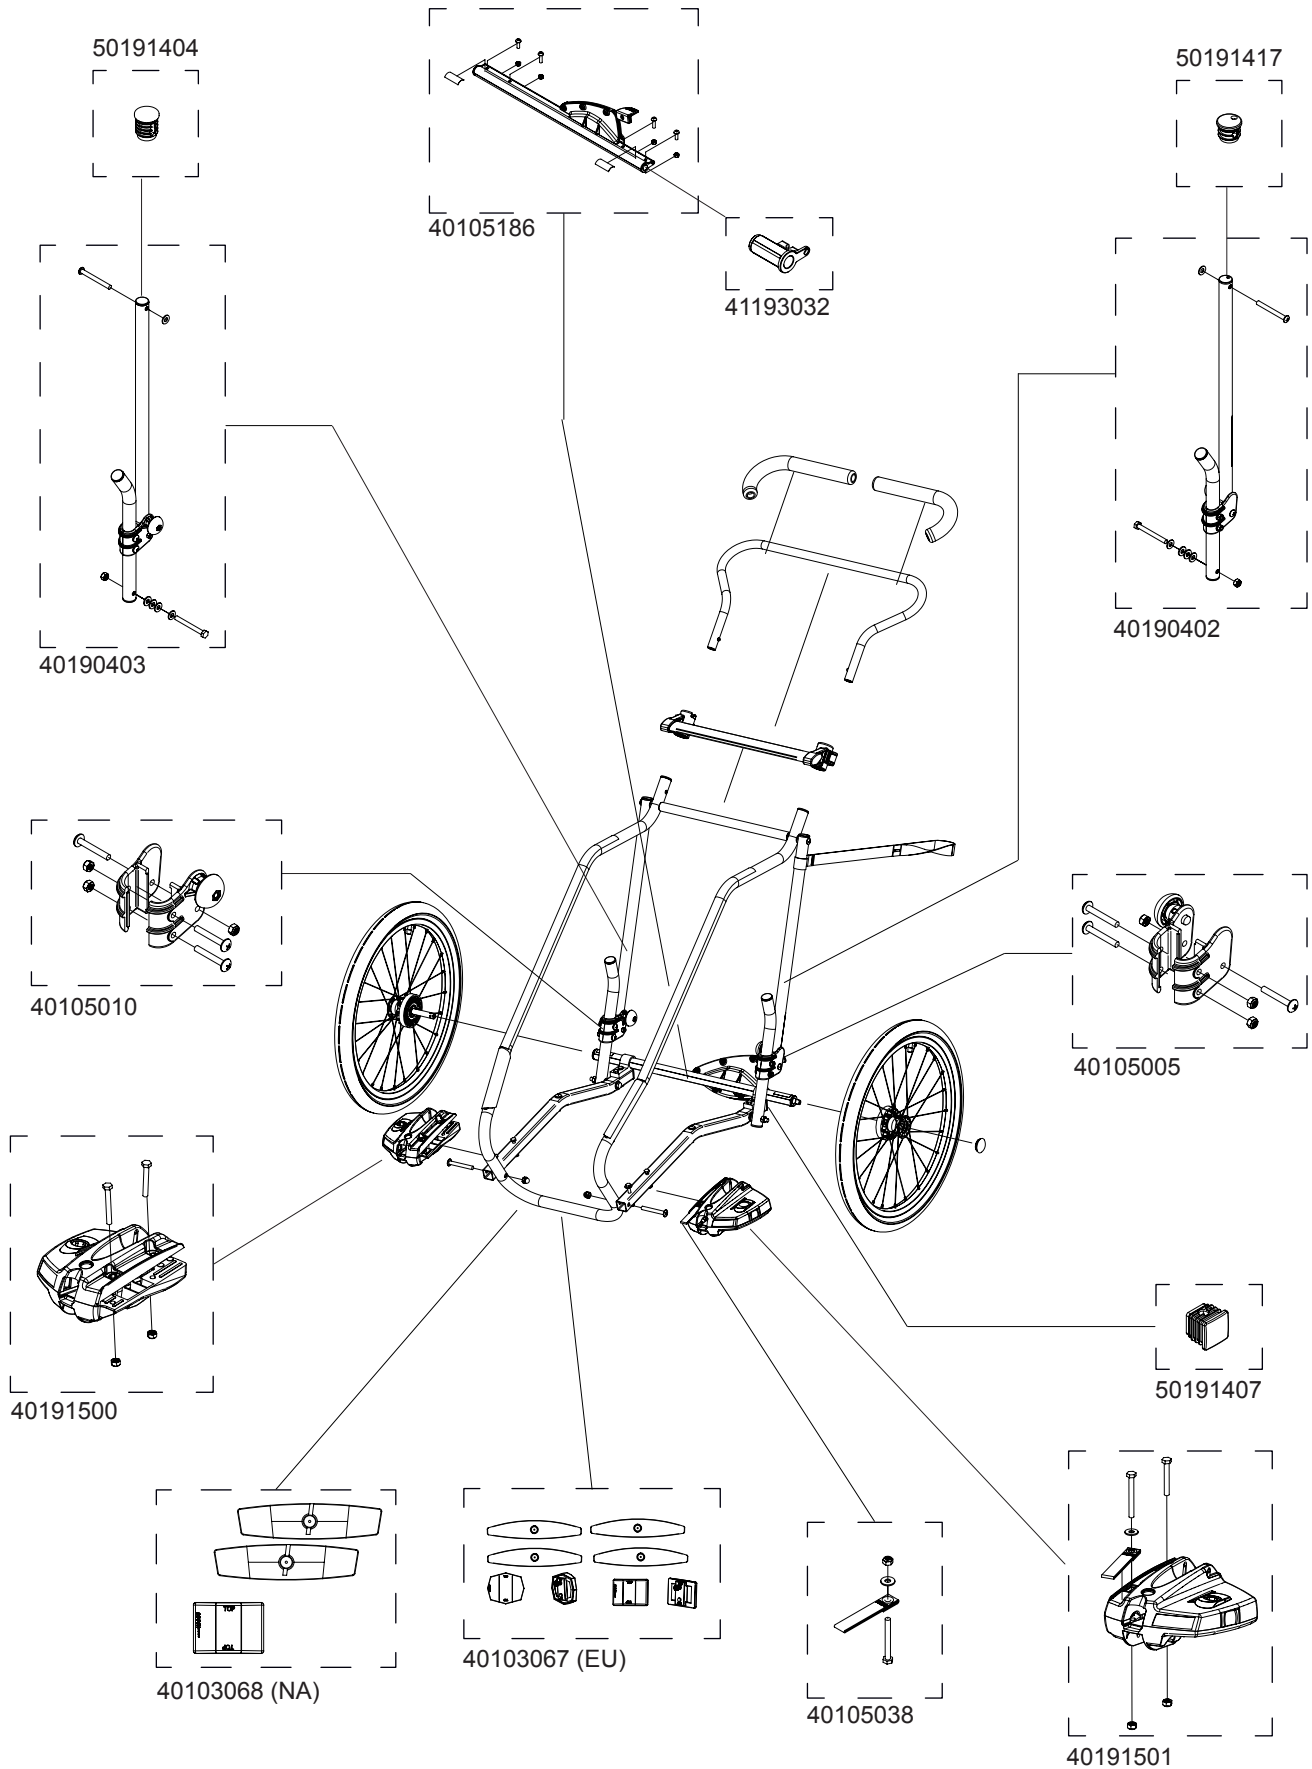

# Cheetah 1

10100422, 10100423, 10100424, 10100818

**THULE**  
SWEDEN

### Hitch Arm Assembly

### Castor Wheel Assembly