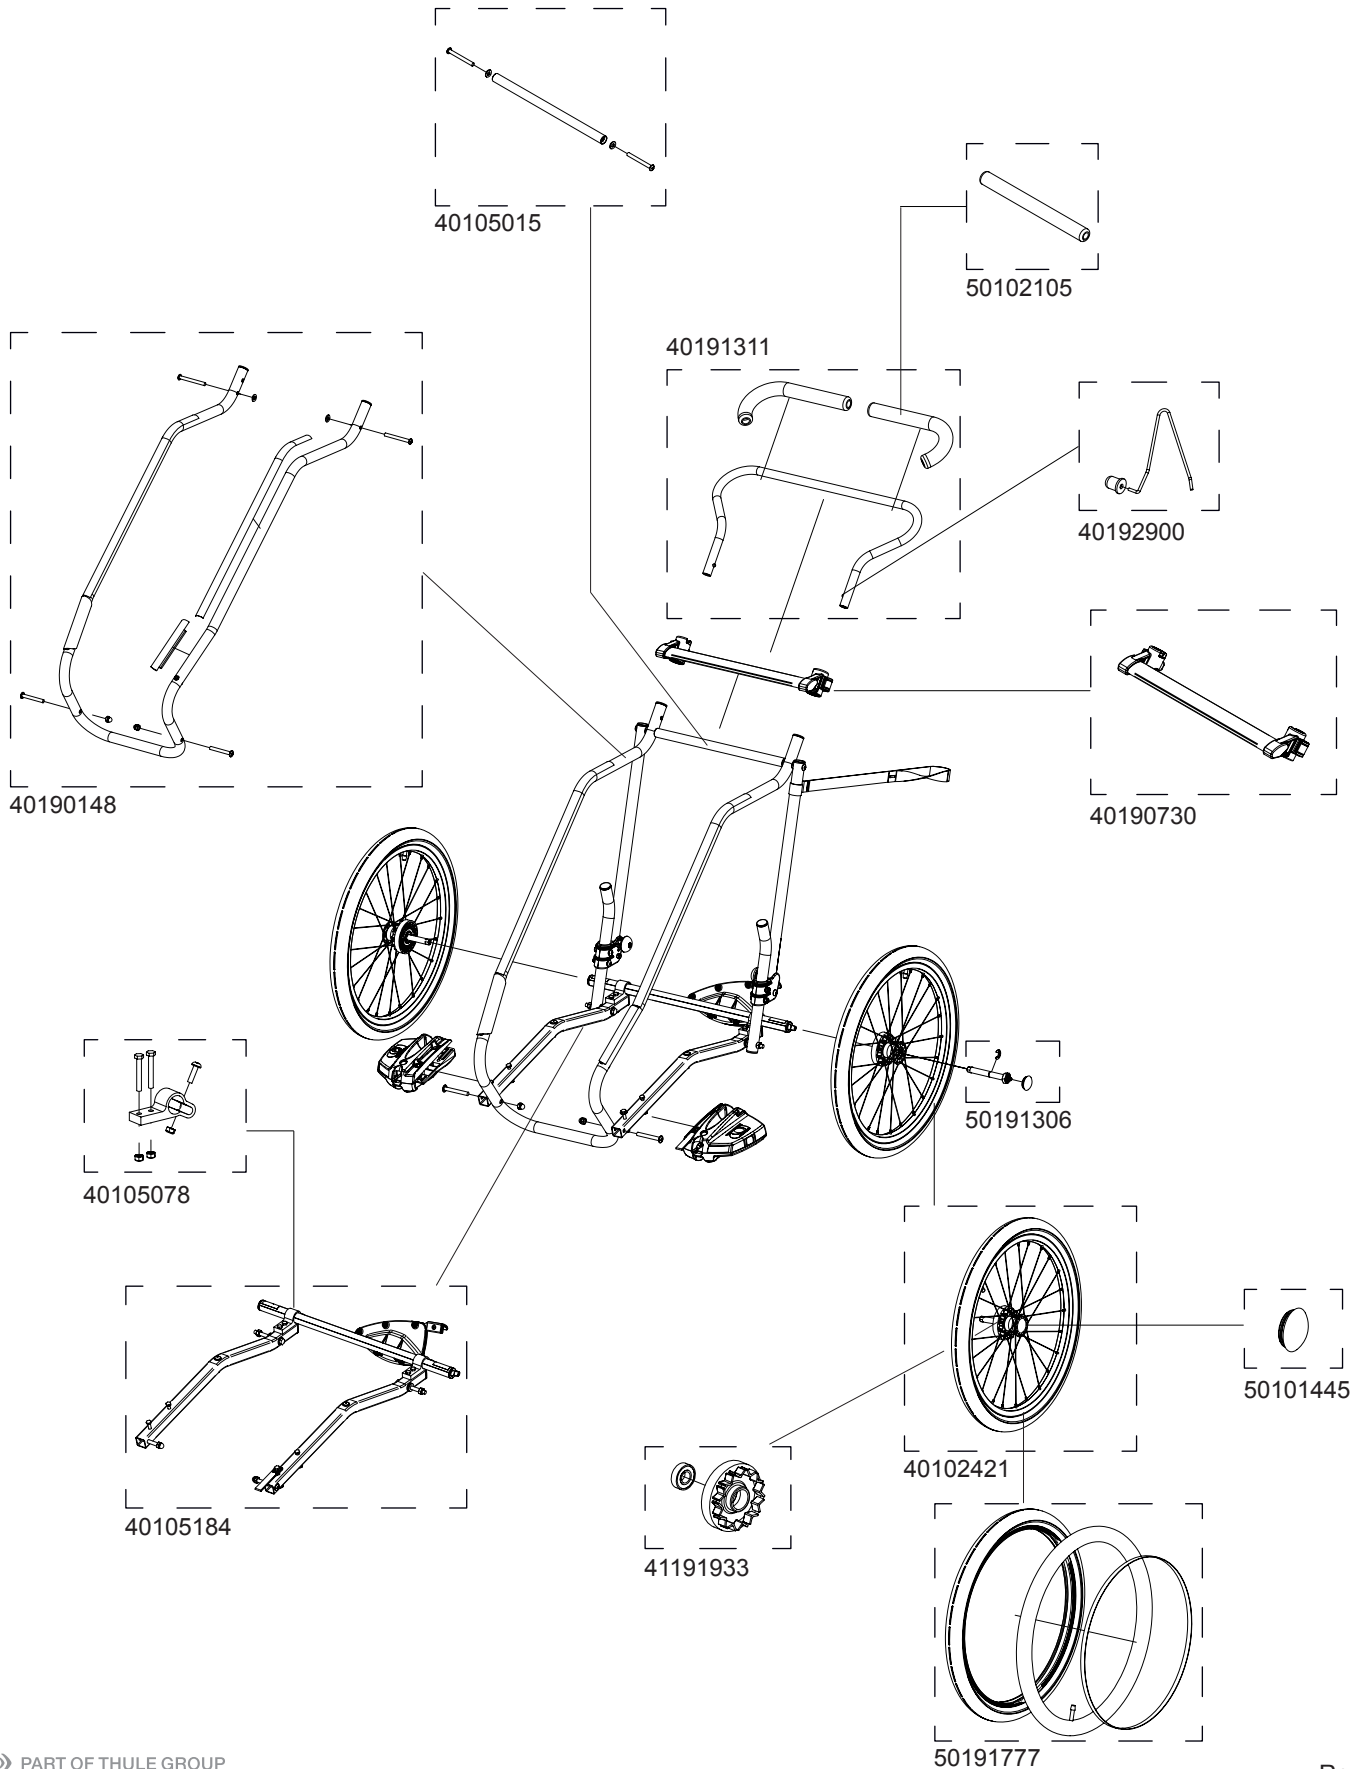

Cheetah 1

10100422, 10100423, 10100424, 10100818

THULE
SWEDEN

» PART OF THULE GROUP

19/12/2014

THULE
SWEDEN

Rev 1

TCTS