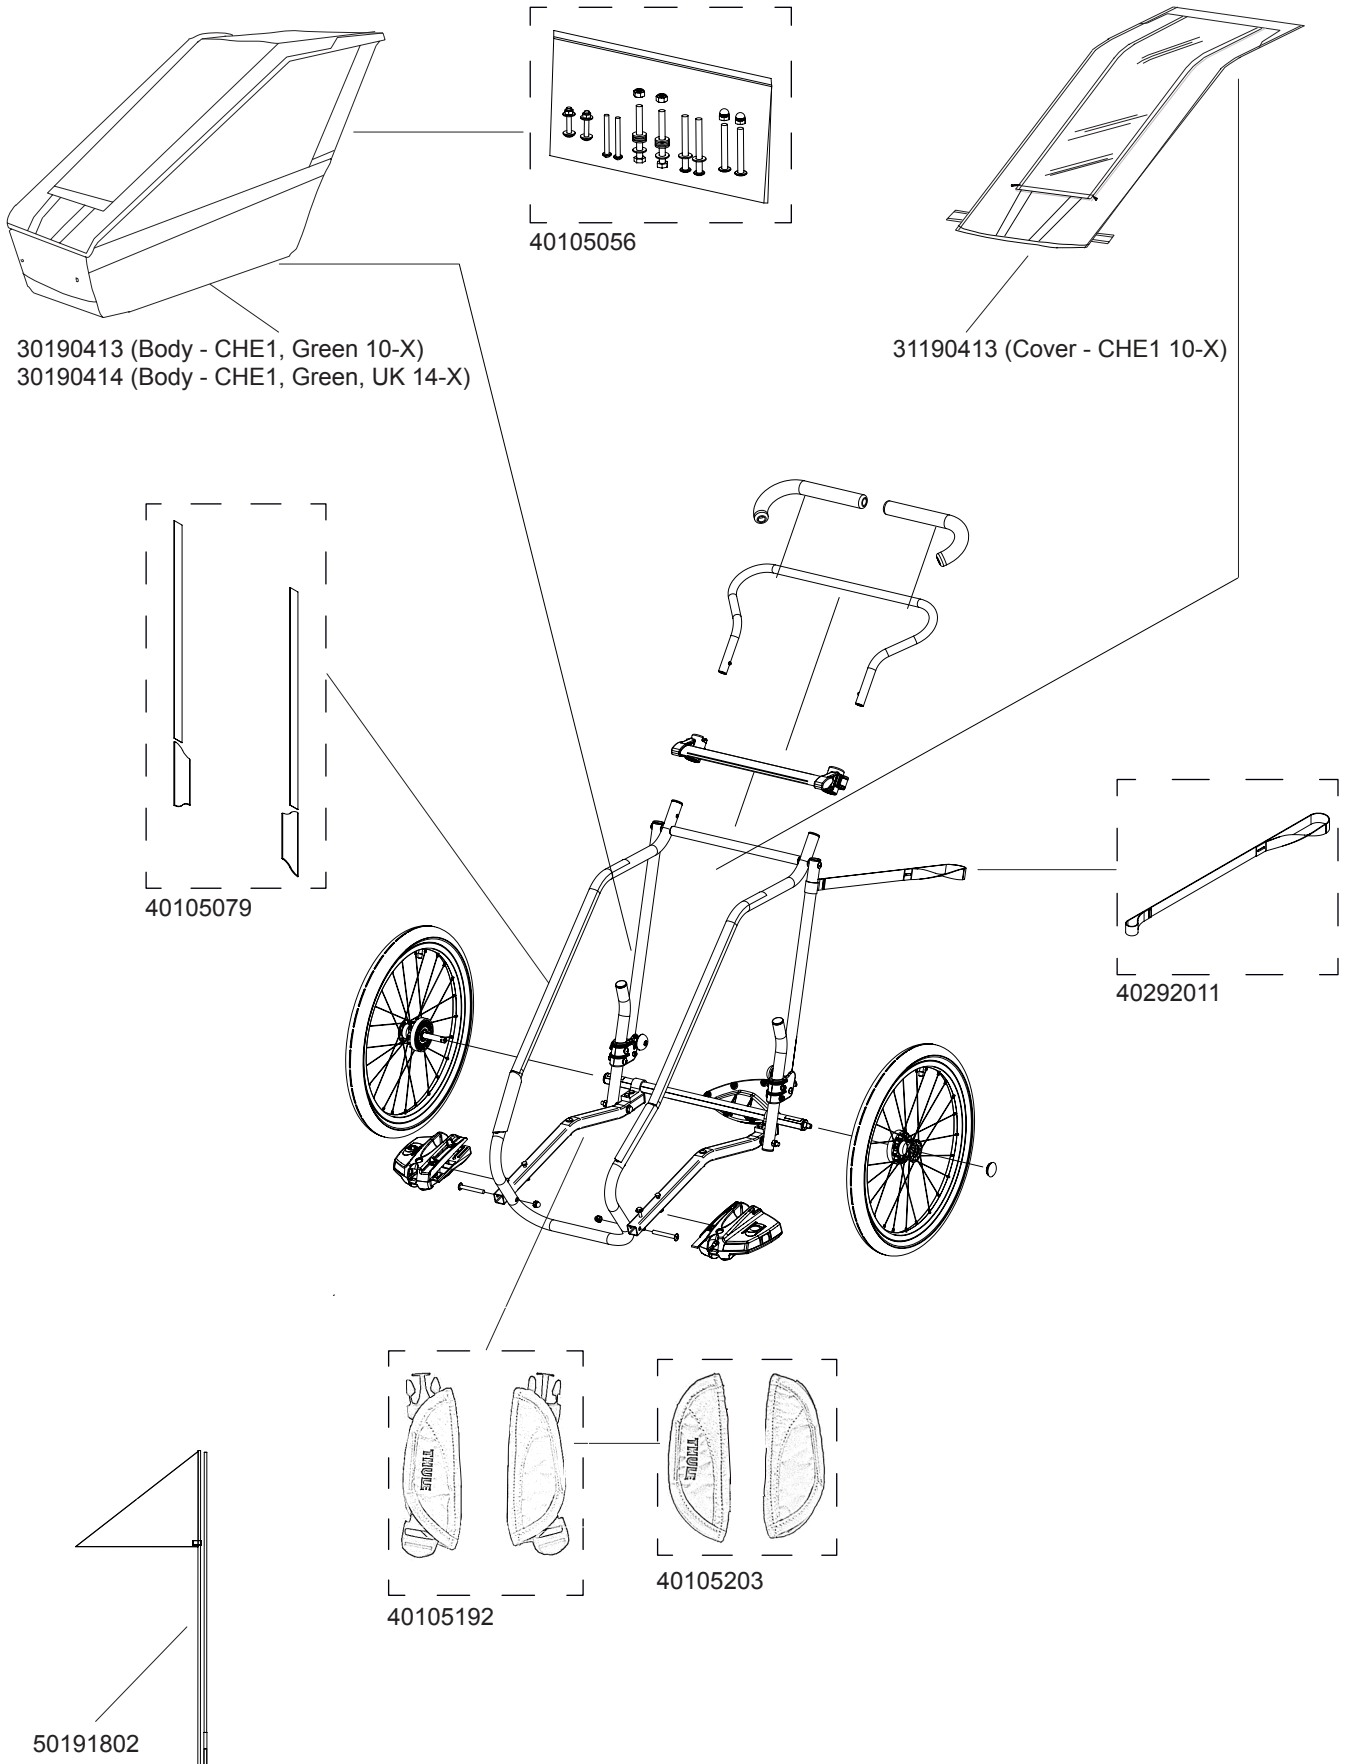

# Cheetah 1

10100422, 10100423, 10100424, 10100818

**THULE**  
SWEDEN

### Hitch Arm Assembly

### Castor Wheel Assembly