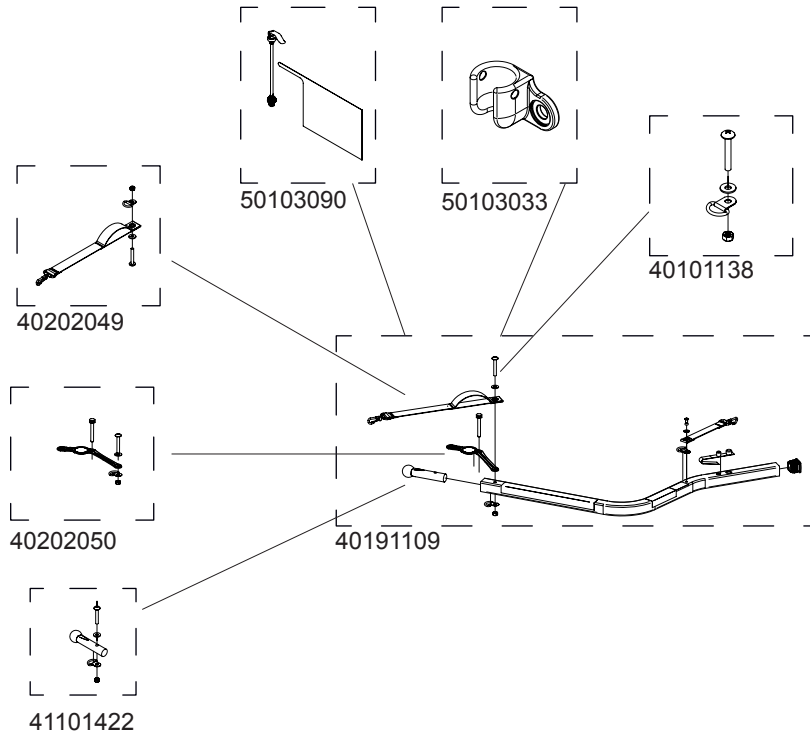

# Cheetah 1

10100422, 10100423, 10100424, 10100818

**THULE**  
SWEDEN

» PART OF THULE GROUP

19/12/2014

**THULE**  
SWEDEN

Rev 1

TCTS

## Bundled Kits

### Hitch Arm Assembly

### Castor Wheel Assembly