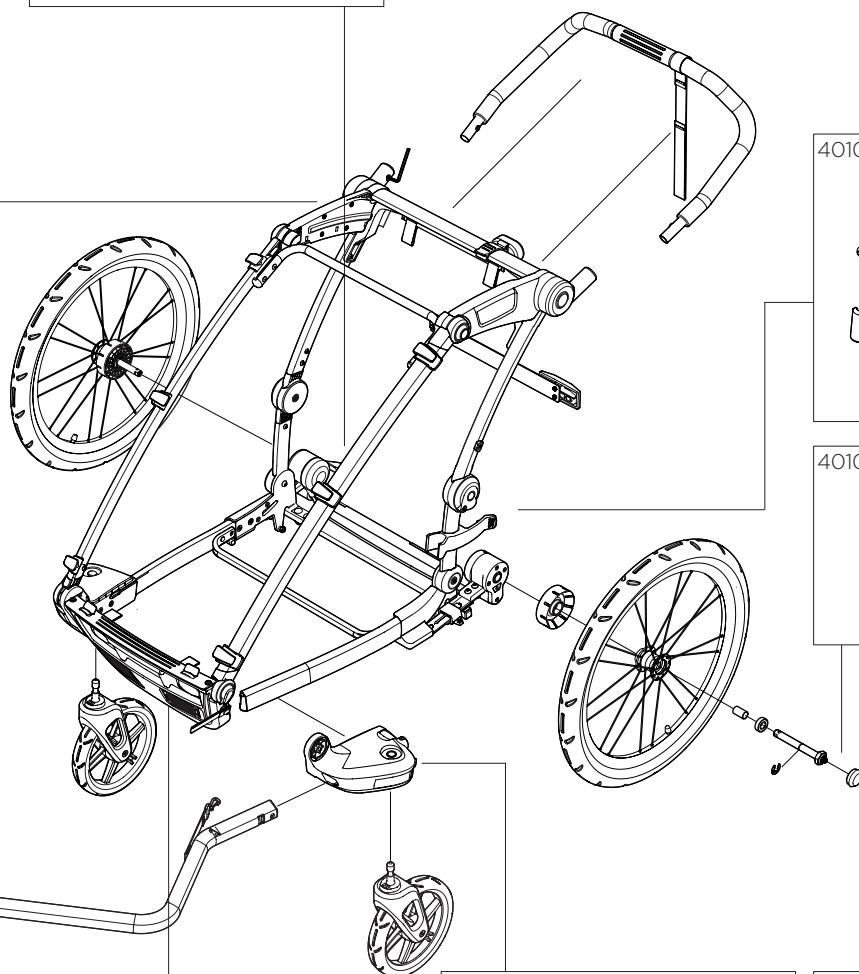

Thule Lite 1

10203006, 10203008

THULE
SWEDEN

30191033 (Body - LTE1- Bluegrass 17-X)
30191041 (Body - LTE1- Bluegrass UK 17-X)

50191830

30191510
(Cover - Mesh - LTE1- Bluegrass 17-X)

40292032

30191512
(Cover - Weather - Single 17-X)

40103031
Vent/ upper frame
weather cover clips bag

40105349
(Crotch Pad Set 17-X)

33510423
(Sunshade - Single 17-X)

40105306
(Shoulder Pad Set 17-X)

Thule Lite 1

10203006, 10203008

THULE[®]

SWEDEN

40105337

40105346 (Left)
40105347 (Right)

40105352

40105292

40105299

40105385

40105338 (Left)
40105339 (Right)

41191529