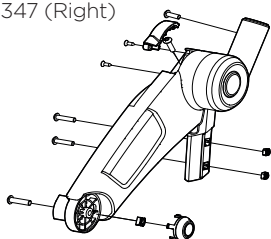

Thule Lite 1

10203006, 10203008

THULE
SWEDEN

30191033 (Body - LTE1- Bluegrass 17-X)
30191041 (Body - LTE1- Bluegrass UK 17-X)

50191830

30191510
(Cover - Mesh - LTE1- Bluegrass 17-X)

40292032

30191512
(Cover - Weather - Single 17-X)

40103031
Vent/ upper frame
weather cover clips bag

40105349
(Crotch Pad Set 17-X)

33510423
(Sunshade - Single 17-X)

40105306
(Shoulder Pad Set 17-X)

Thule Lite 1

10203006, 10203008

THULE[®]

SWEDEN

40105337

40105346 (Left)
40105347 (Right)

40105352

40105292

40105299

40105385

40105338 (Left)
40105339 (Right)

41191529