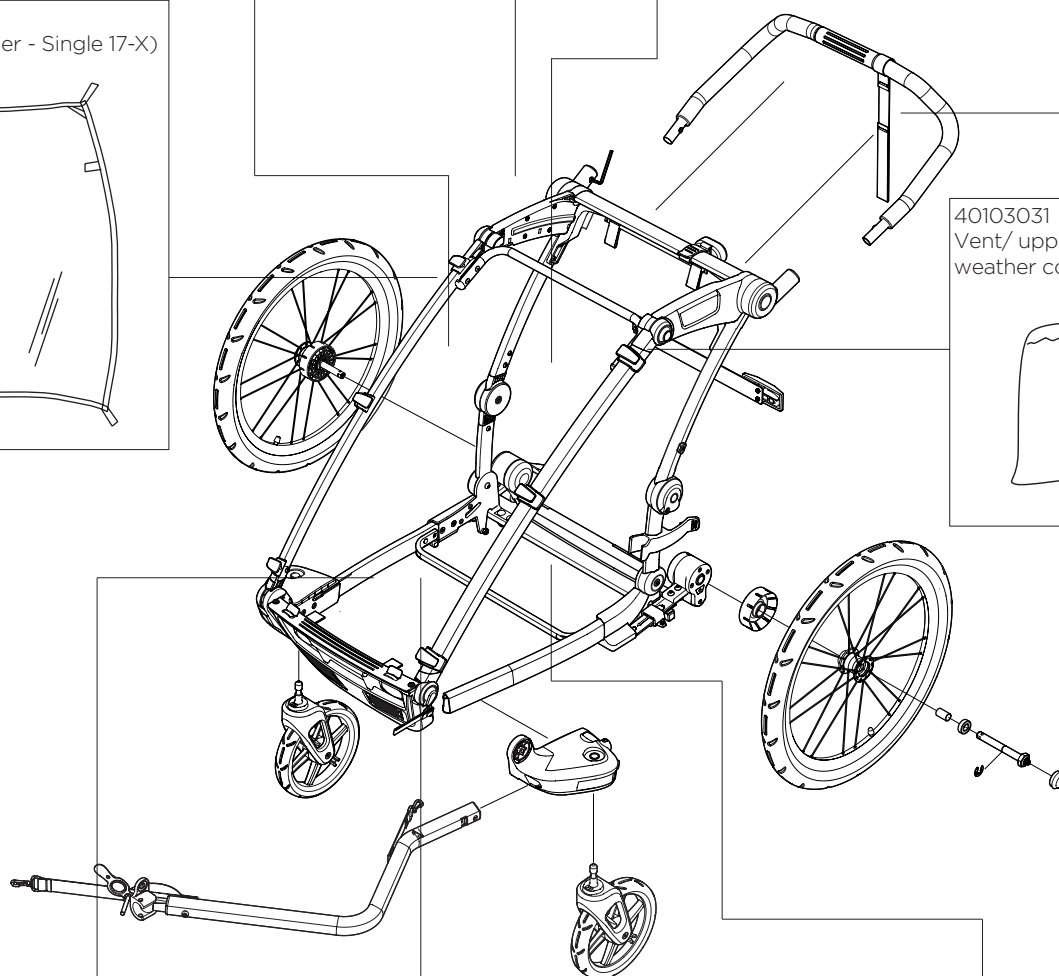

Thule Lite 1

10203006, 10203008

THULE
SWEDEN

30191033 (Body - LTE1- Bluegrass 17-X)
30191041 (Body - LTE1- Bluegrass UK 17-X)

50191830

30191510
(Cover - Mesh - LTE1- Bluegrass 17-X)

40292032

30191512
(Cover - Weather - Single 17-X)

40103031
Vent/ upper frame
weather cover clips bag

40105349
(Crotch Pad Set 17-X)

33510423
(Sunshade - Single 17-X)

40105306
(Shoulder Pad Set 17-X)

Thule Lite 1

10203006, 10203008

THULE[®]

SWEDEN

40105337

40105346 (Left)
40105347 (Right)

40105352

40105292

40105299

40105385

40105338 (Left)
40105339 (Right)

41191529